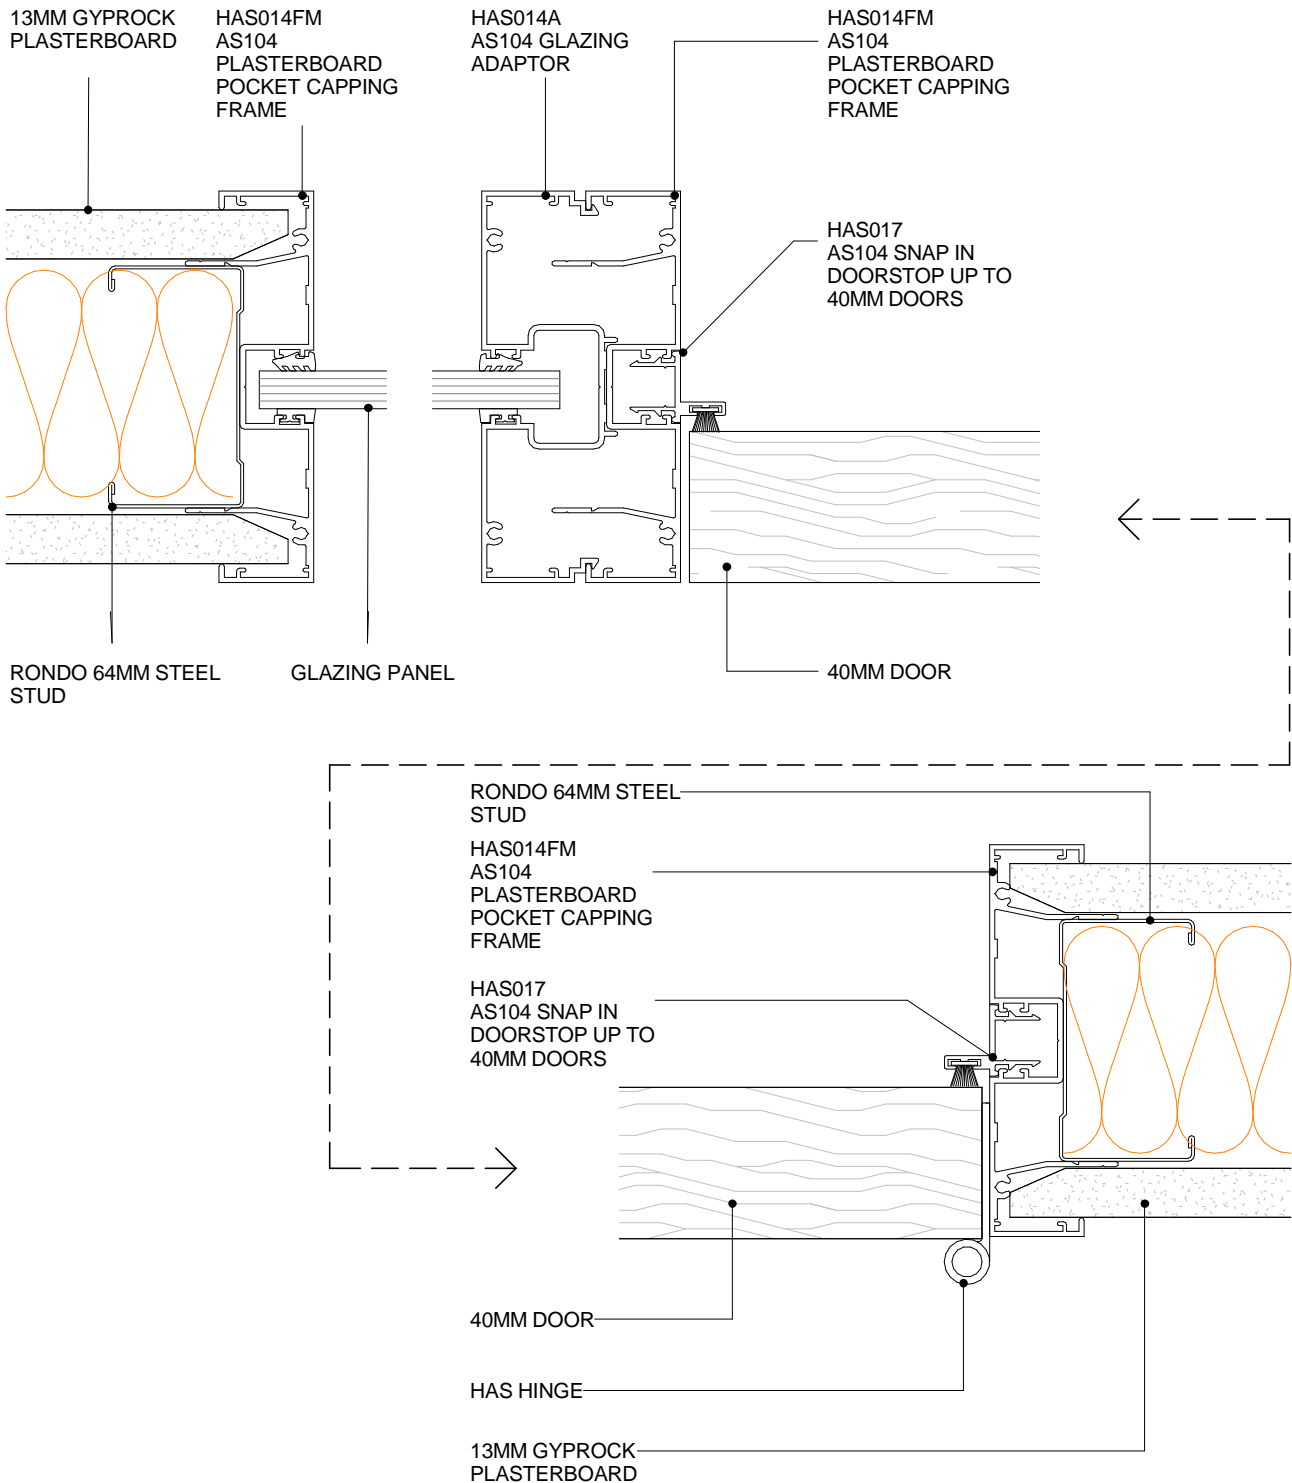

HIMMEL™

INTERIOR SYSTEMS

HIMMEL ALUMINIUM SYSTEMS A SERIES 104 64MM - 40MM DOOR TO HEADTRACK PLAN VIEW

3.6.3
SHEET

1 : 2 @ A4
SCALE

15/07/19
ISSUED DATE

WWW.HIMMEL.COM.AU
SUBJECT TO CHANGE WITHOUT NOTICE

CSR