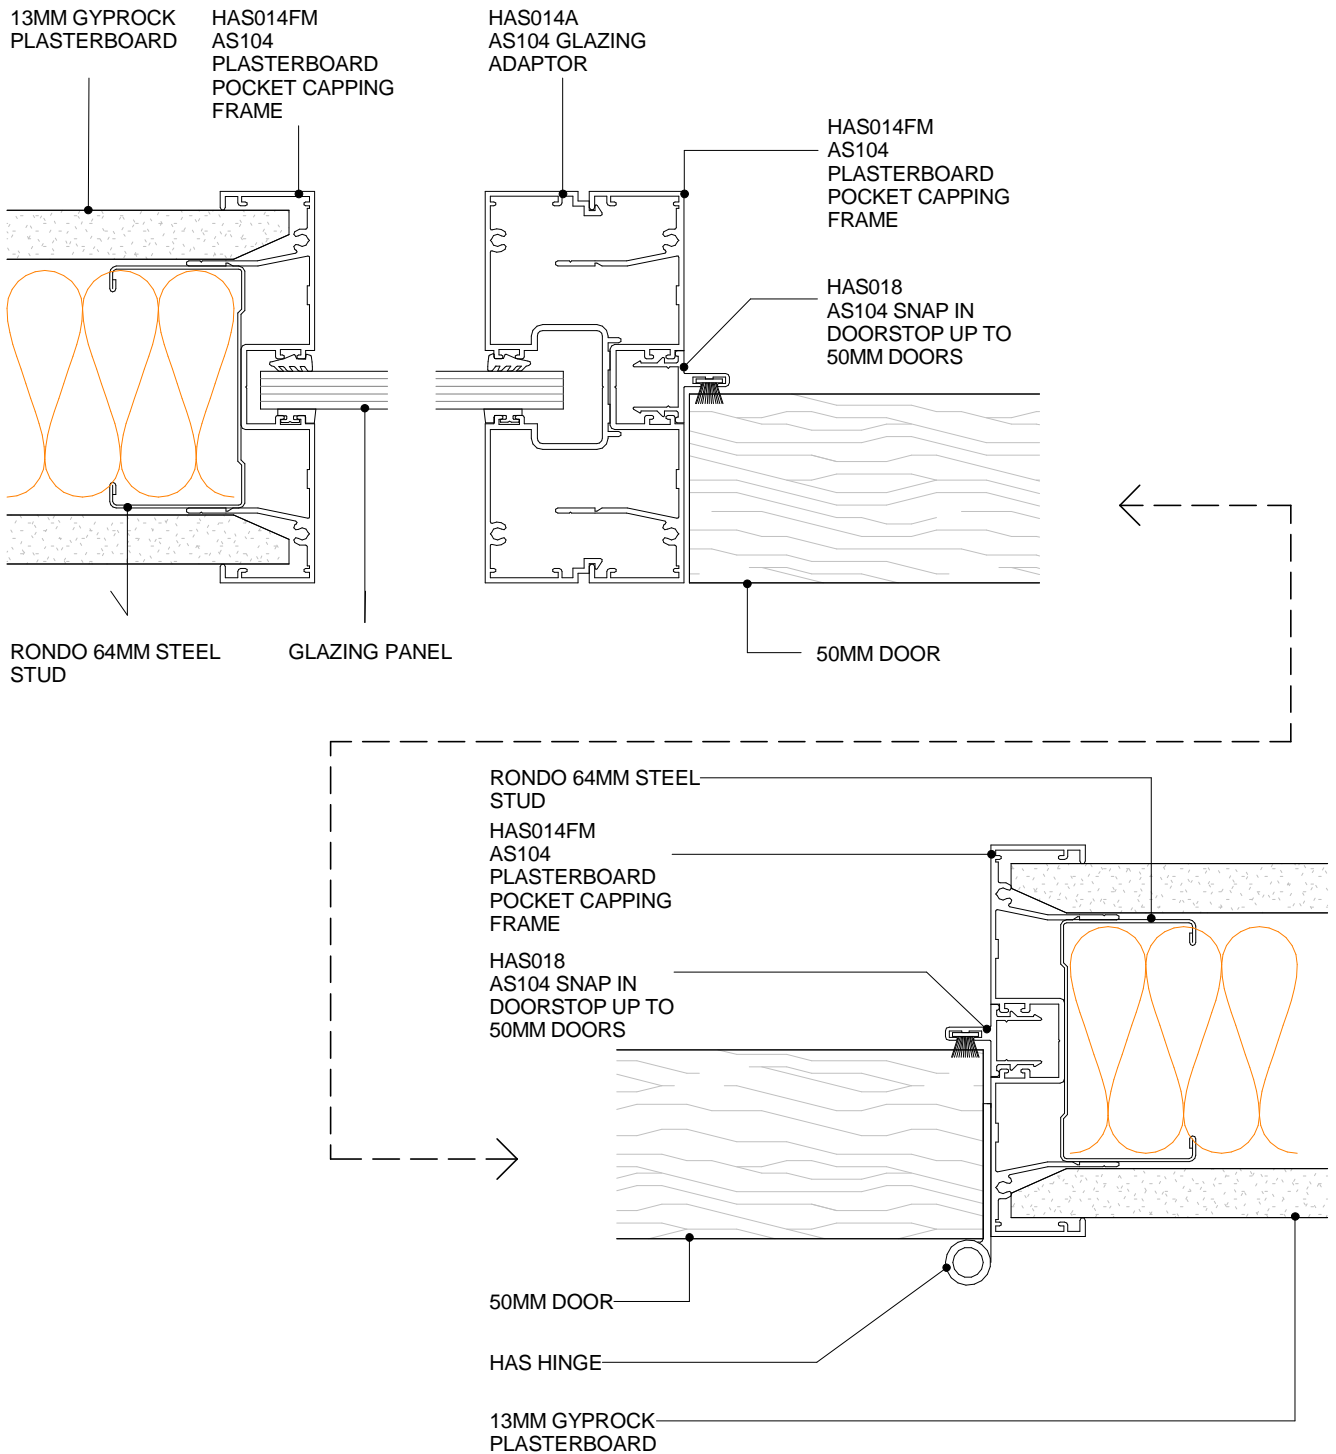

## INTERIOR SYSTEMS

### HIMMEL ALUMINIUM SYSTEMS A SERIES 104 64MM - 50MM DOOR TO HEADTRACK PLAN VIEW

**3.6.4**  
SHEET

1 : 2 @ A4  
SCALE

15/07/19  
ISSUED DATE

WWW.HIMMEL.COM.AU  
SUBJECT TO CHANGE WITHOUT NOTICE