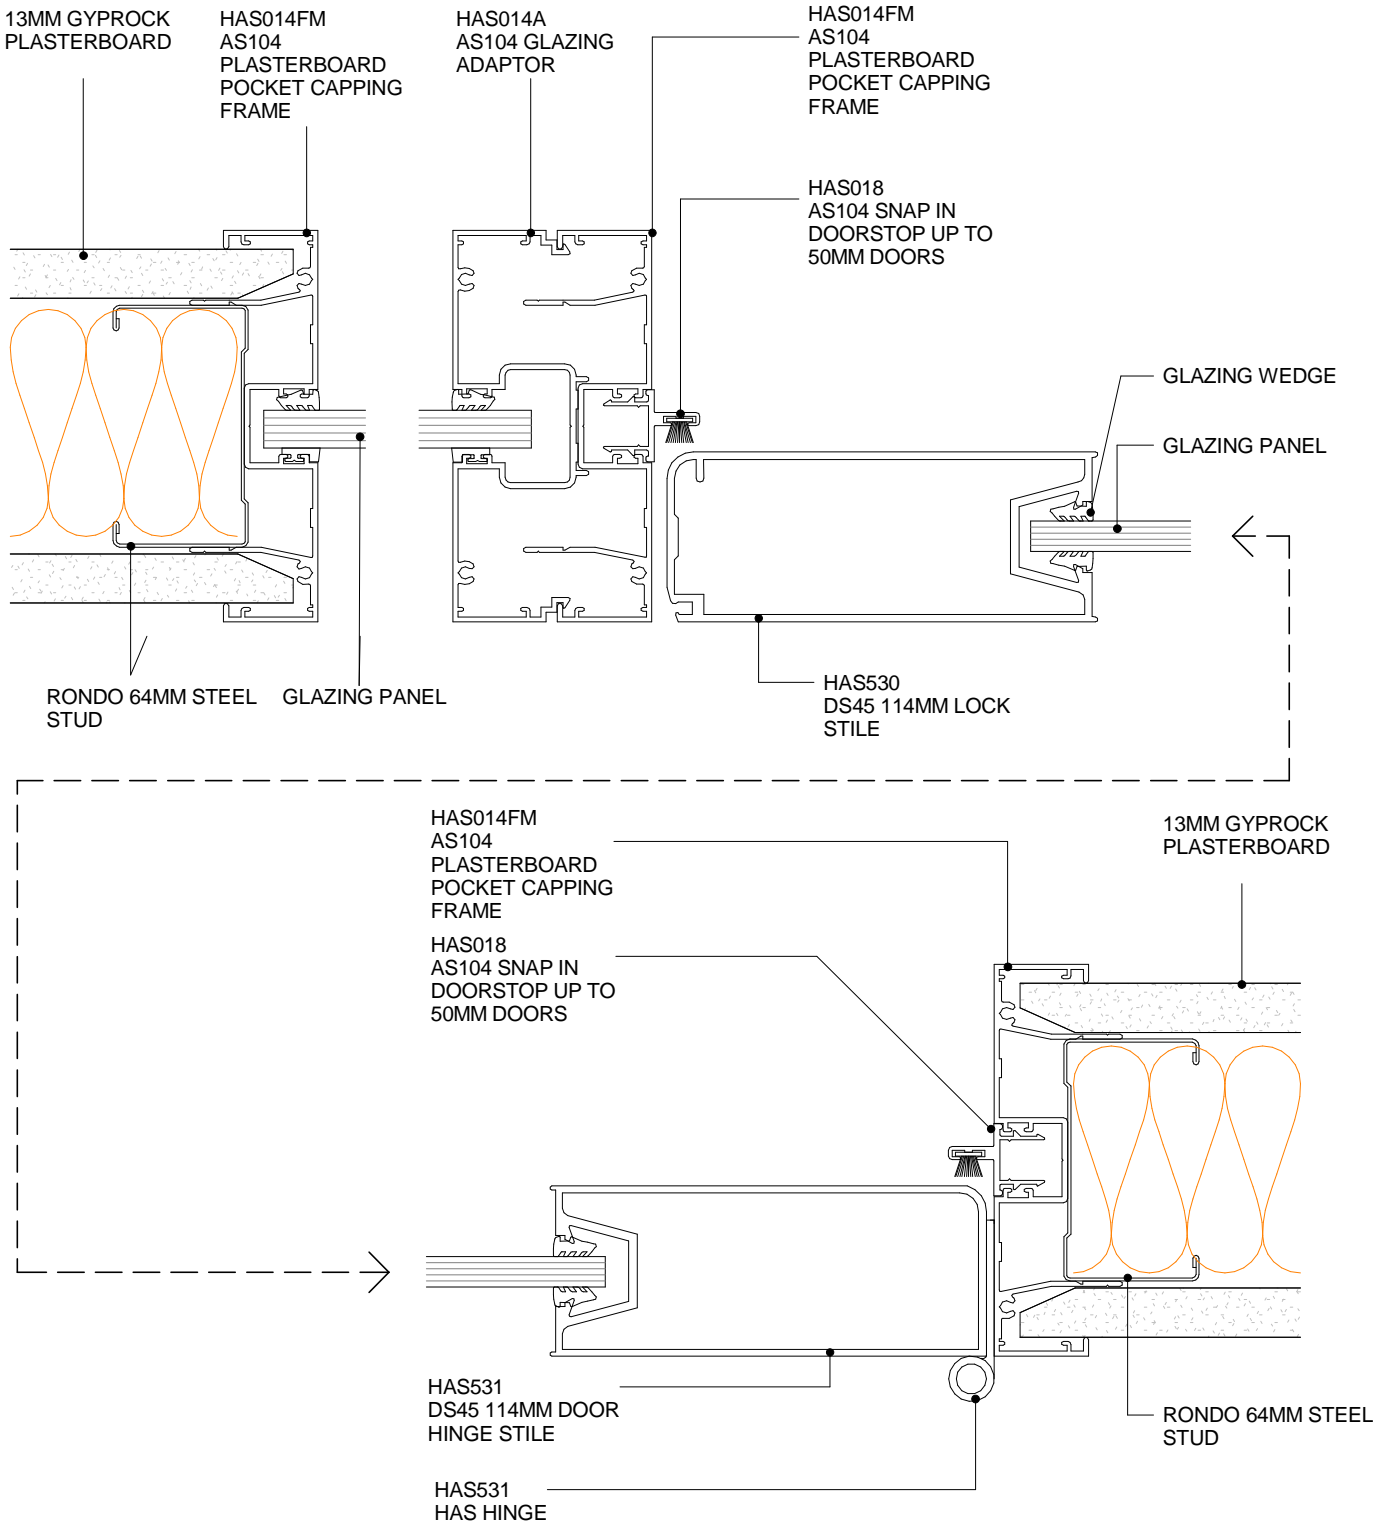

HIMMEL™

INTERIOR SYSTEMS

HIMMEL ALUMINIUM SYSTEMS
A SERIES 104 64MM - 50MM MULLION & DS SERIES 114MM DOOR
PLAN VIEW

3.8.1
SHEET

1 : 2 @ A4
SCALE

15/07/19
ISSUED DATE

WWW.HIMMEL.COM.AU
SUBJECT TO CHANGE WITHOUT NOTICE