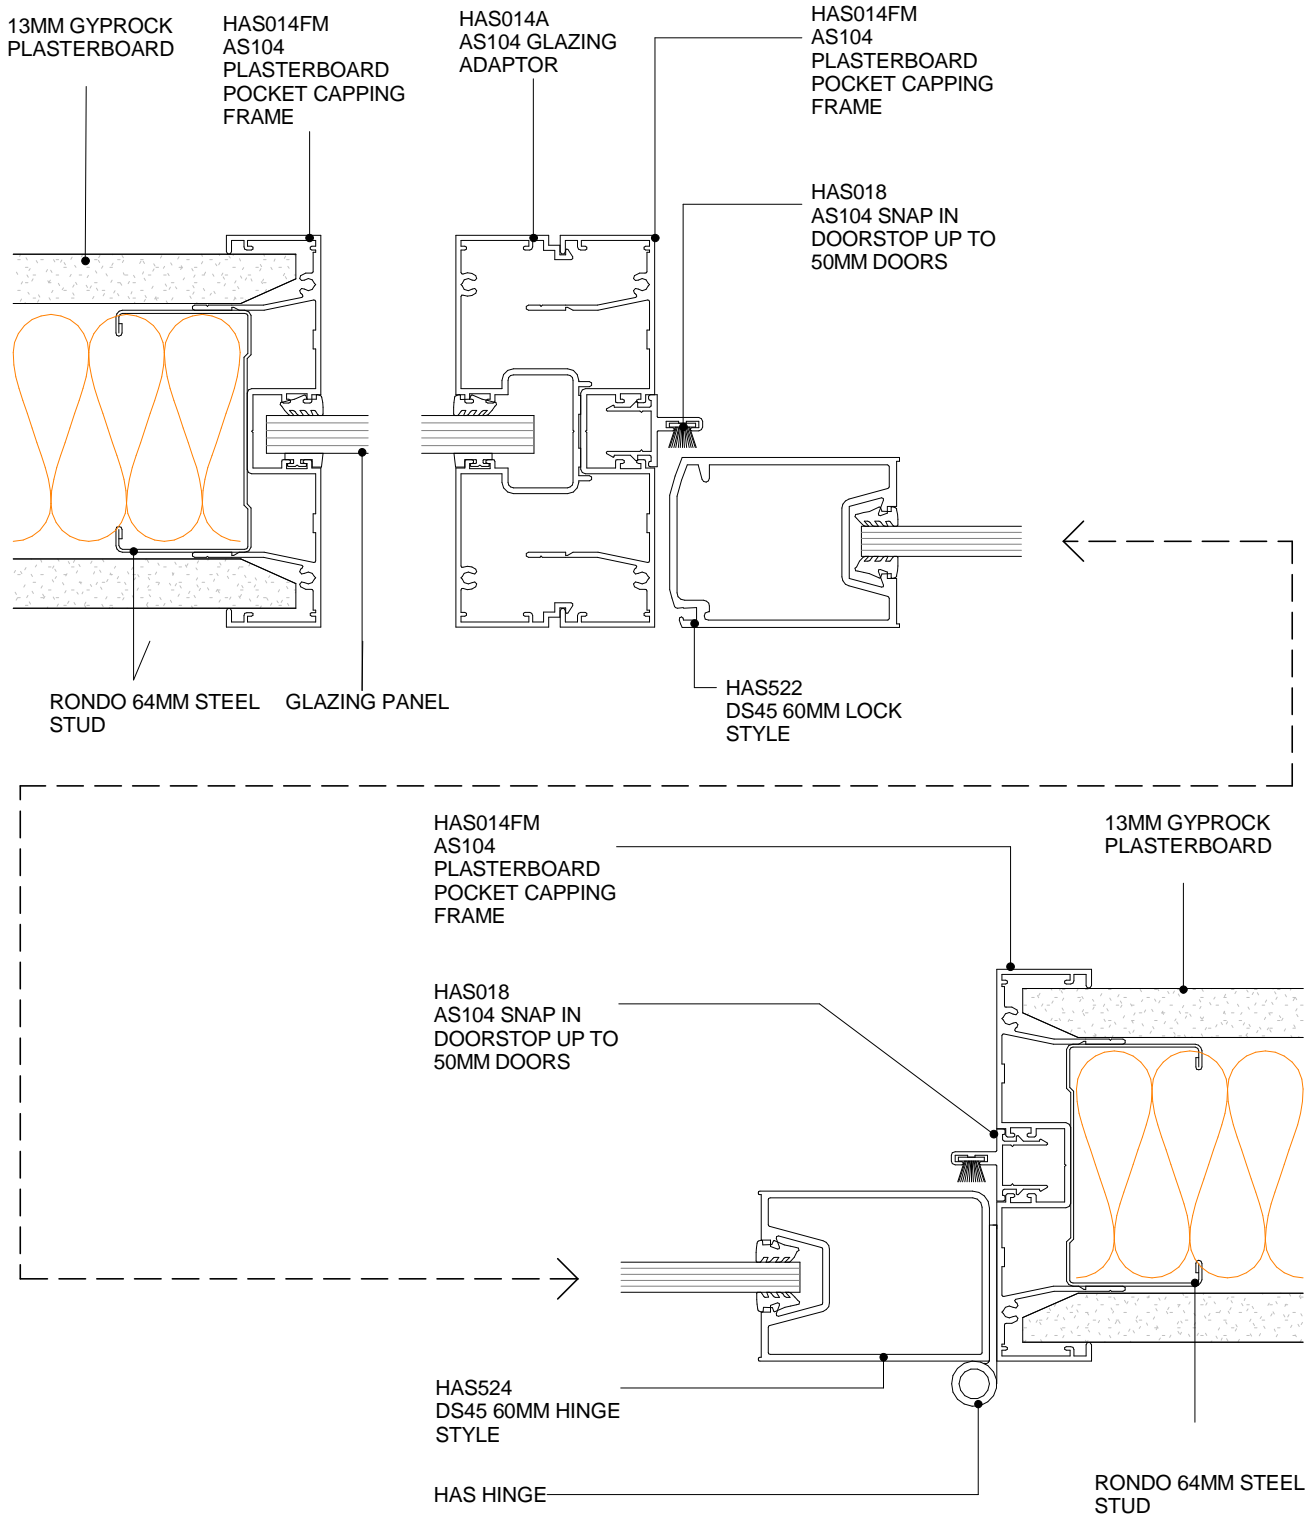

## INTERIOR SYSTEMS

### HIMMEL ALUMINIUM SYSTEMS A SERIES 104 64MM - 50MM MULLION & DS SERIES 60MM DOOR PLAN VIEW

3.8.2  
SHEET

1 : 2 @ A4  
SCALE

15/07/19  
ISSUED DATE

WWW.HIMMEL.COM.AU  
SUBJECT TO CHANGE WITHOUT NOTICE