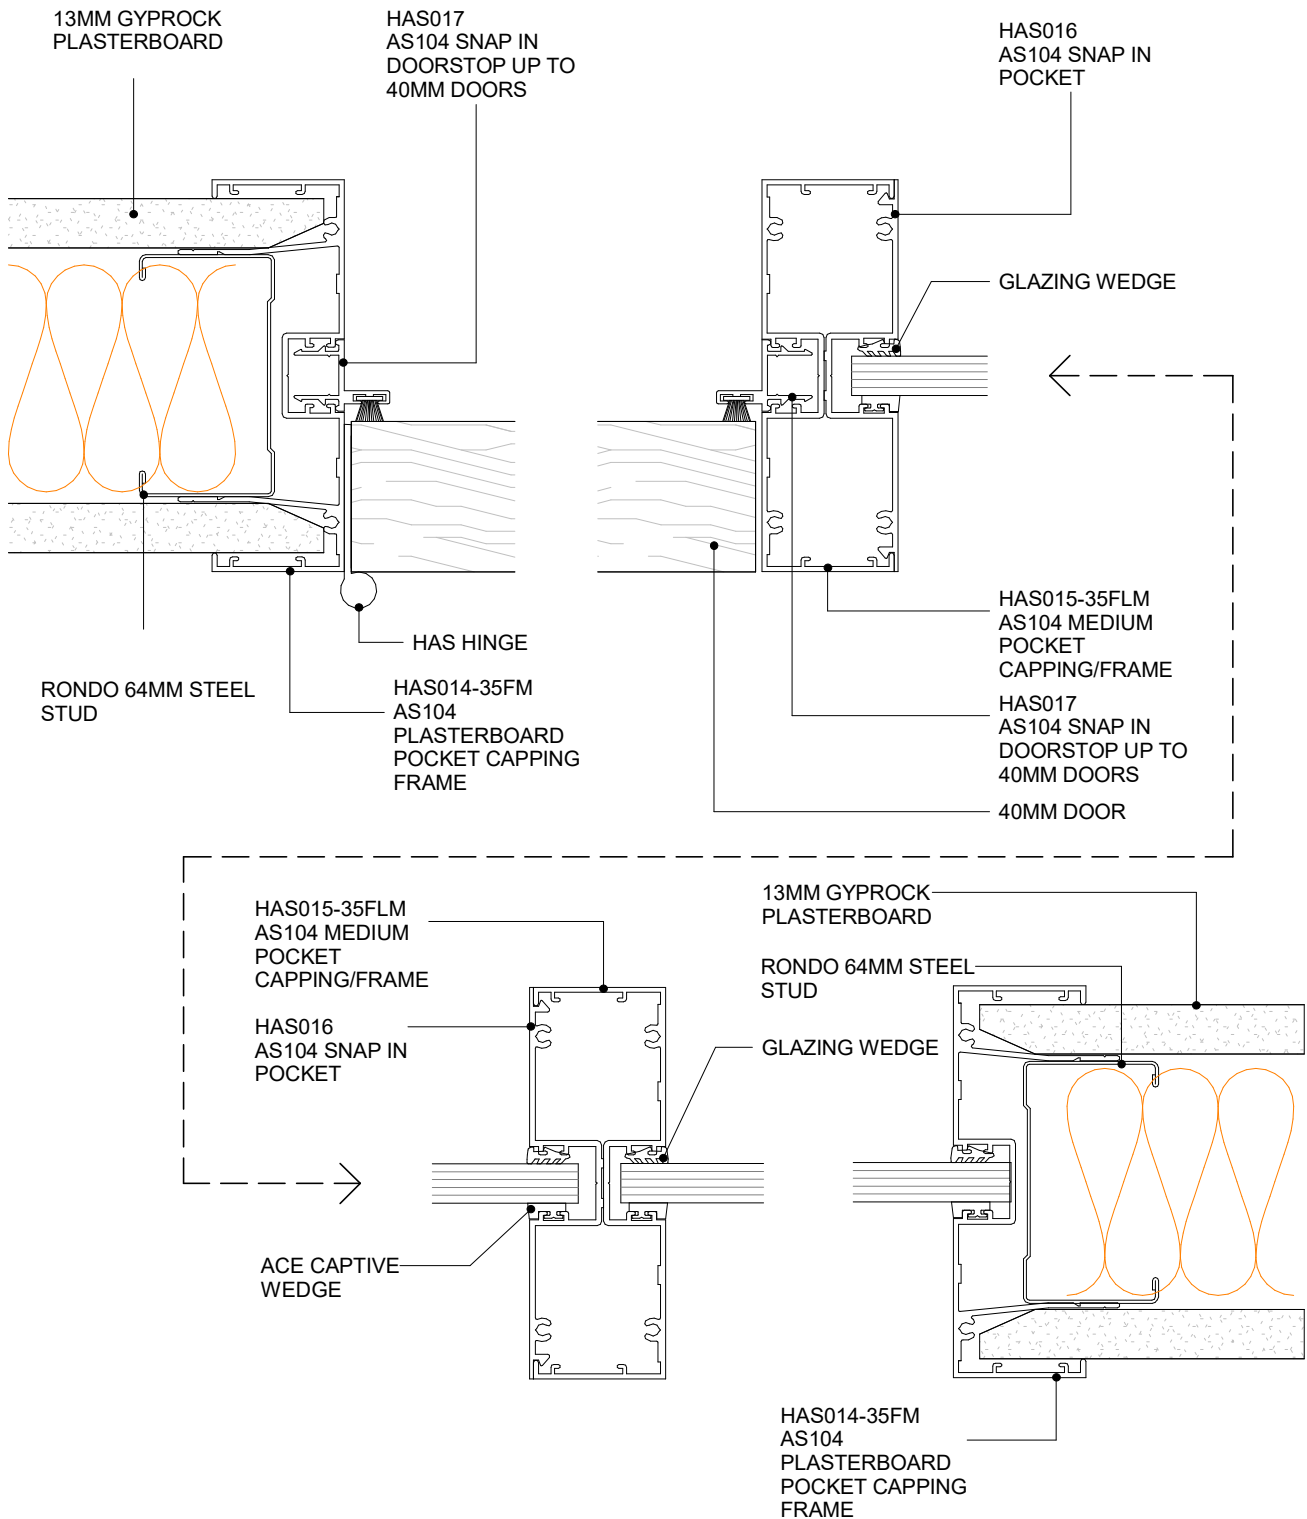

## INTERIOR SYSTEMS

### HIMMEL ALUMINIUM SYSTEMS A SERIES 104 64MM - DOOR-GLAZING 35MM MULLION PLAN VIEW

3.6.7  
SHEET

1 : 2 @ A4  
SCALE

08/28/19  
ISSUED DATE

WWW.HIMMEL.COM.AU  
SUBJECT TO CHANGE WITHOUT NOTICE