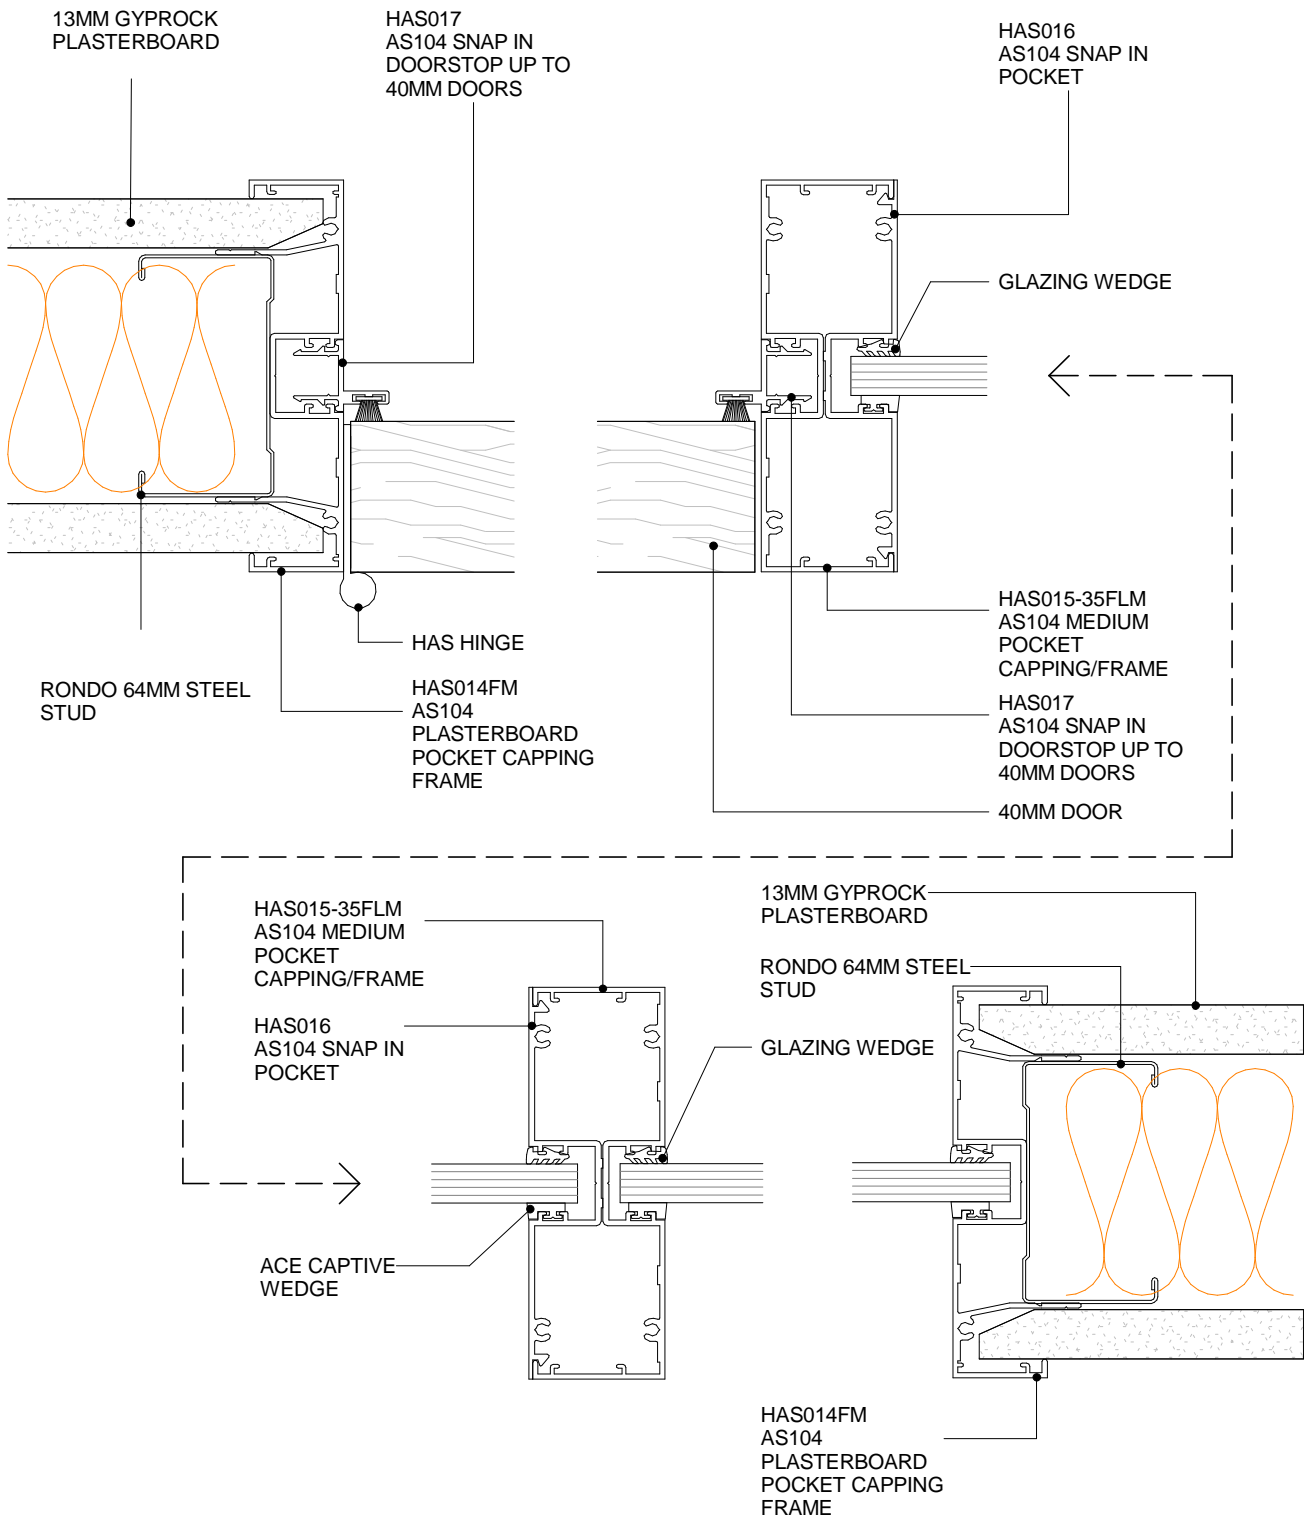

HIMMEL™

INTERIOR SYSTEMS

HIMMEL ALUMINIUM SYSTEMS A SERIES 104 64MM - DOOR-GLAZING MULLION 1 PLAN VIEW

3.6.1
SHEET

1 : 2 @ A4
SCALE

15/07/19
ISSUED DATE

WWW.HIMMEL.COM.AU
SUBJECT TO CHANGE WITHOUT NOTICE