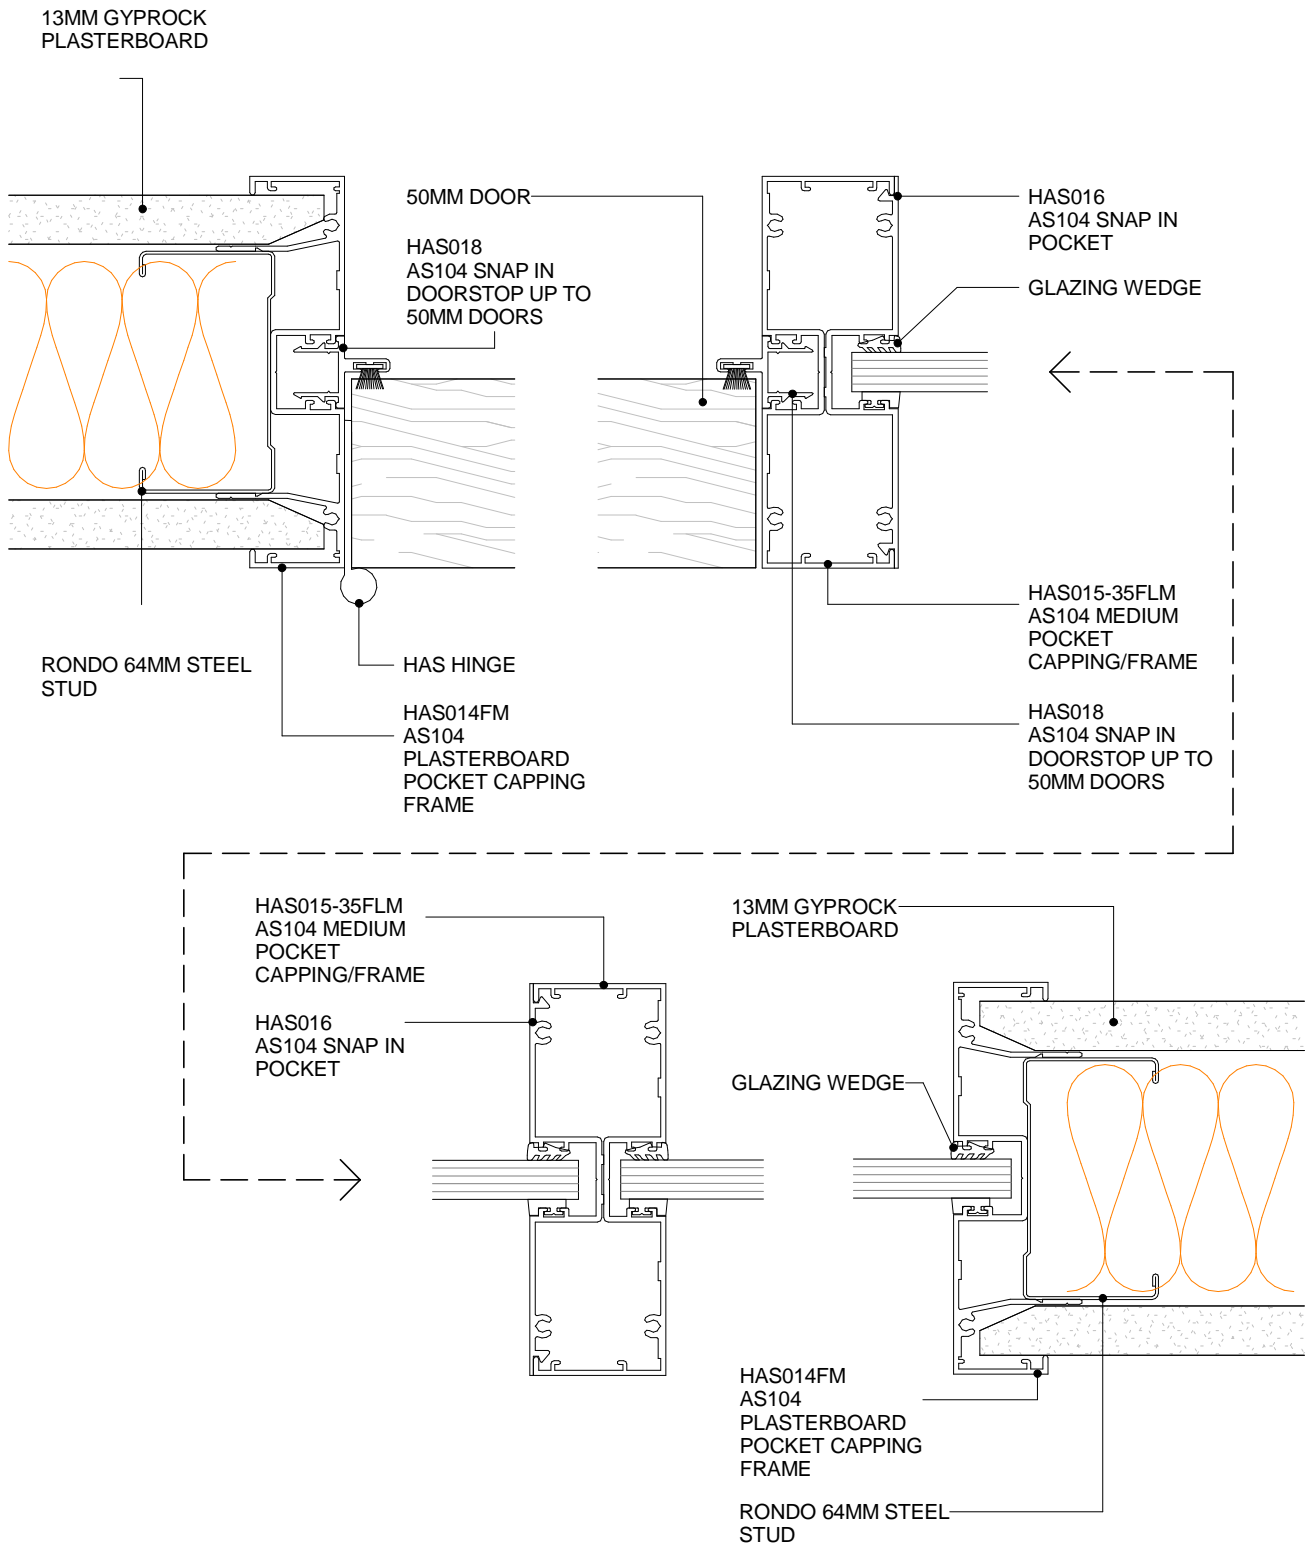

## INTERIOR SYSTEMS

### HIMMEL ALUMINIUM SYSTEMS A SERIES 104 64MM - DOOR-GLAZING MULLION 2 PLAN VIEW

3.6.2  
SHEET

1 : 2 @ A4  
SCALE

15/07/19  
ISSUED DATE

WWW.HIMMEL.COM.AU  
SUBJECT TO CHANGE WITHOUT NOTICE