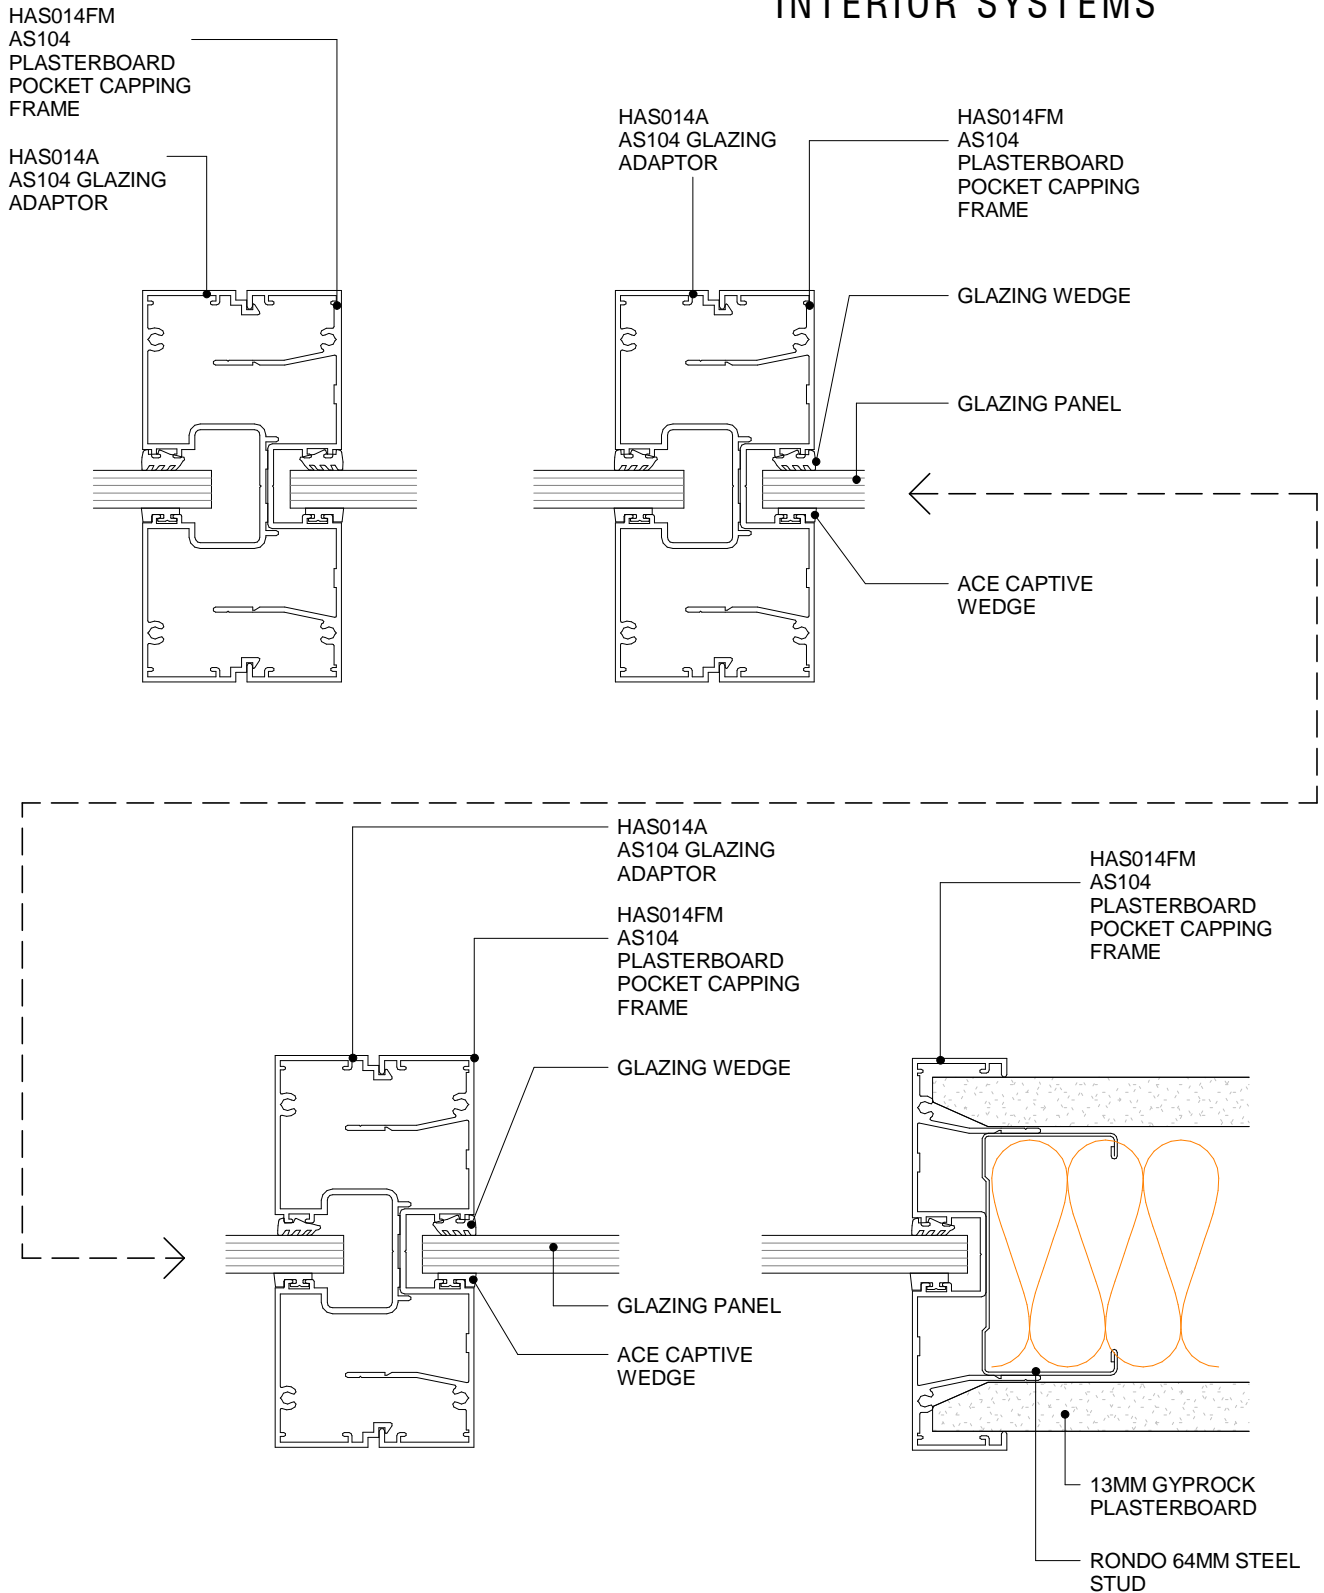

## INTERIOR SYSTEMS

### HIMMEL ALUMINIUM SYSTEMS A SERIES 104 64MM - GLAZING MULLION - NO JOINTS PLAN VIEW

**3.6.6**  
SHEET

1 : 2 @ A4  
SCALE

15/07/19  
ISSUED DATE

WWW.HIMMEL.COM.AU  
SUBJECT TO CHANGE WITHOUT NOTICE