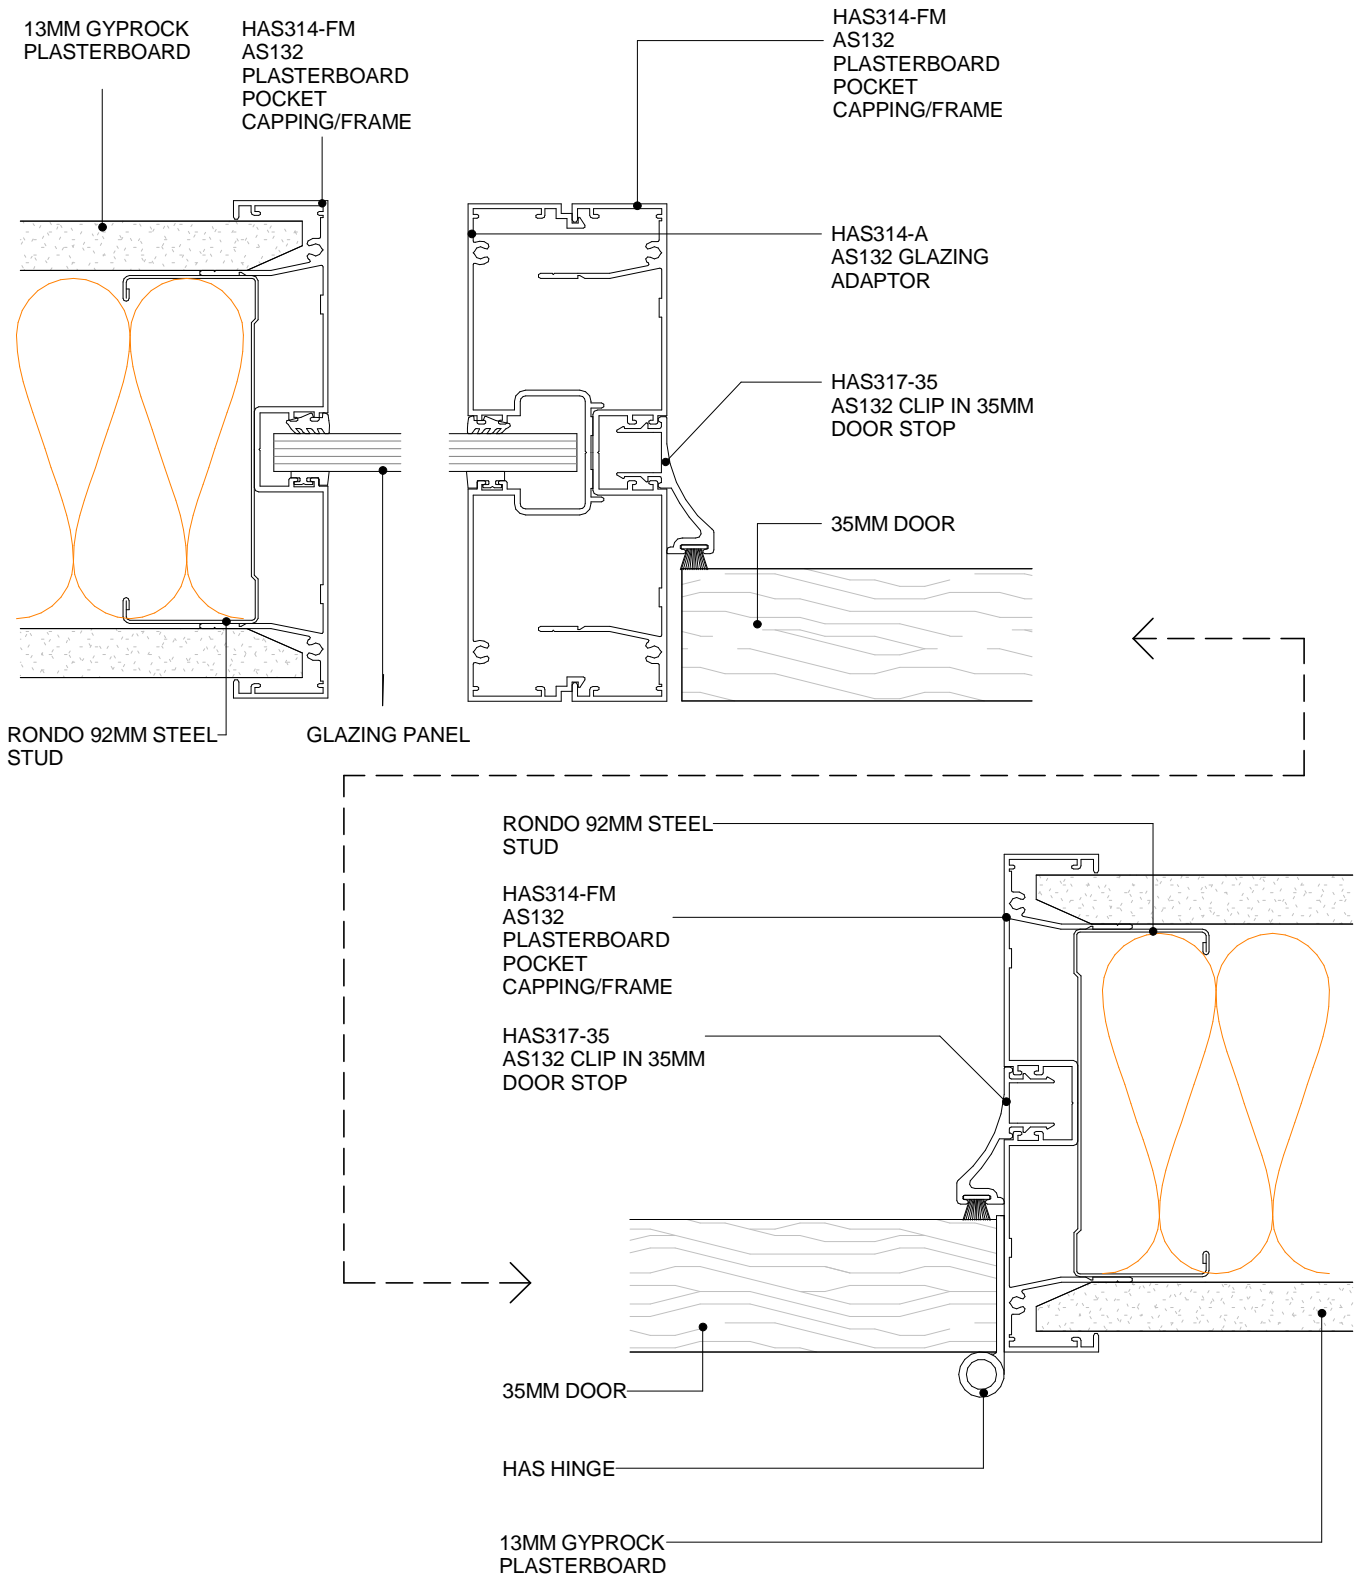

HIMMEL™

INTERIOR SYSTEMS

HIMMEL ALUMINIUM SYSTEMS A SERIES 132 92MM - 35MM DOOR JAMB TRACK PLAN VIEW

5.6.3
SHEET

1 : 2 @ A4
SCALE

11/07/19
ISSUED DATE

WWW.HIMMEL.COM.AU
SUBJECT TO CHANGE WITHOUT NOTICE

CSR