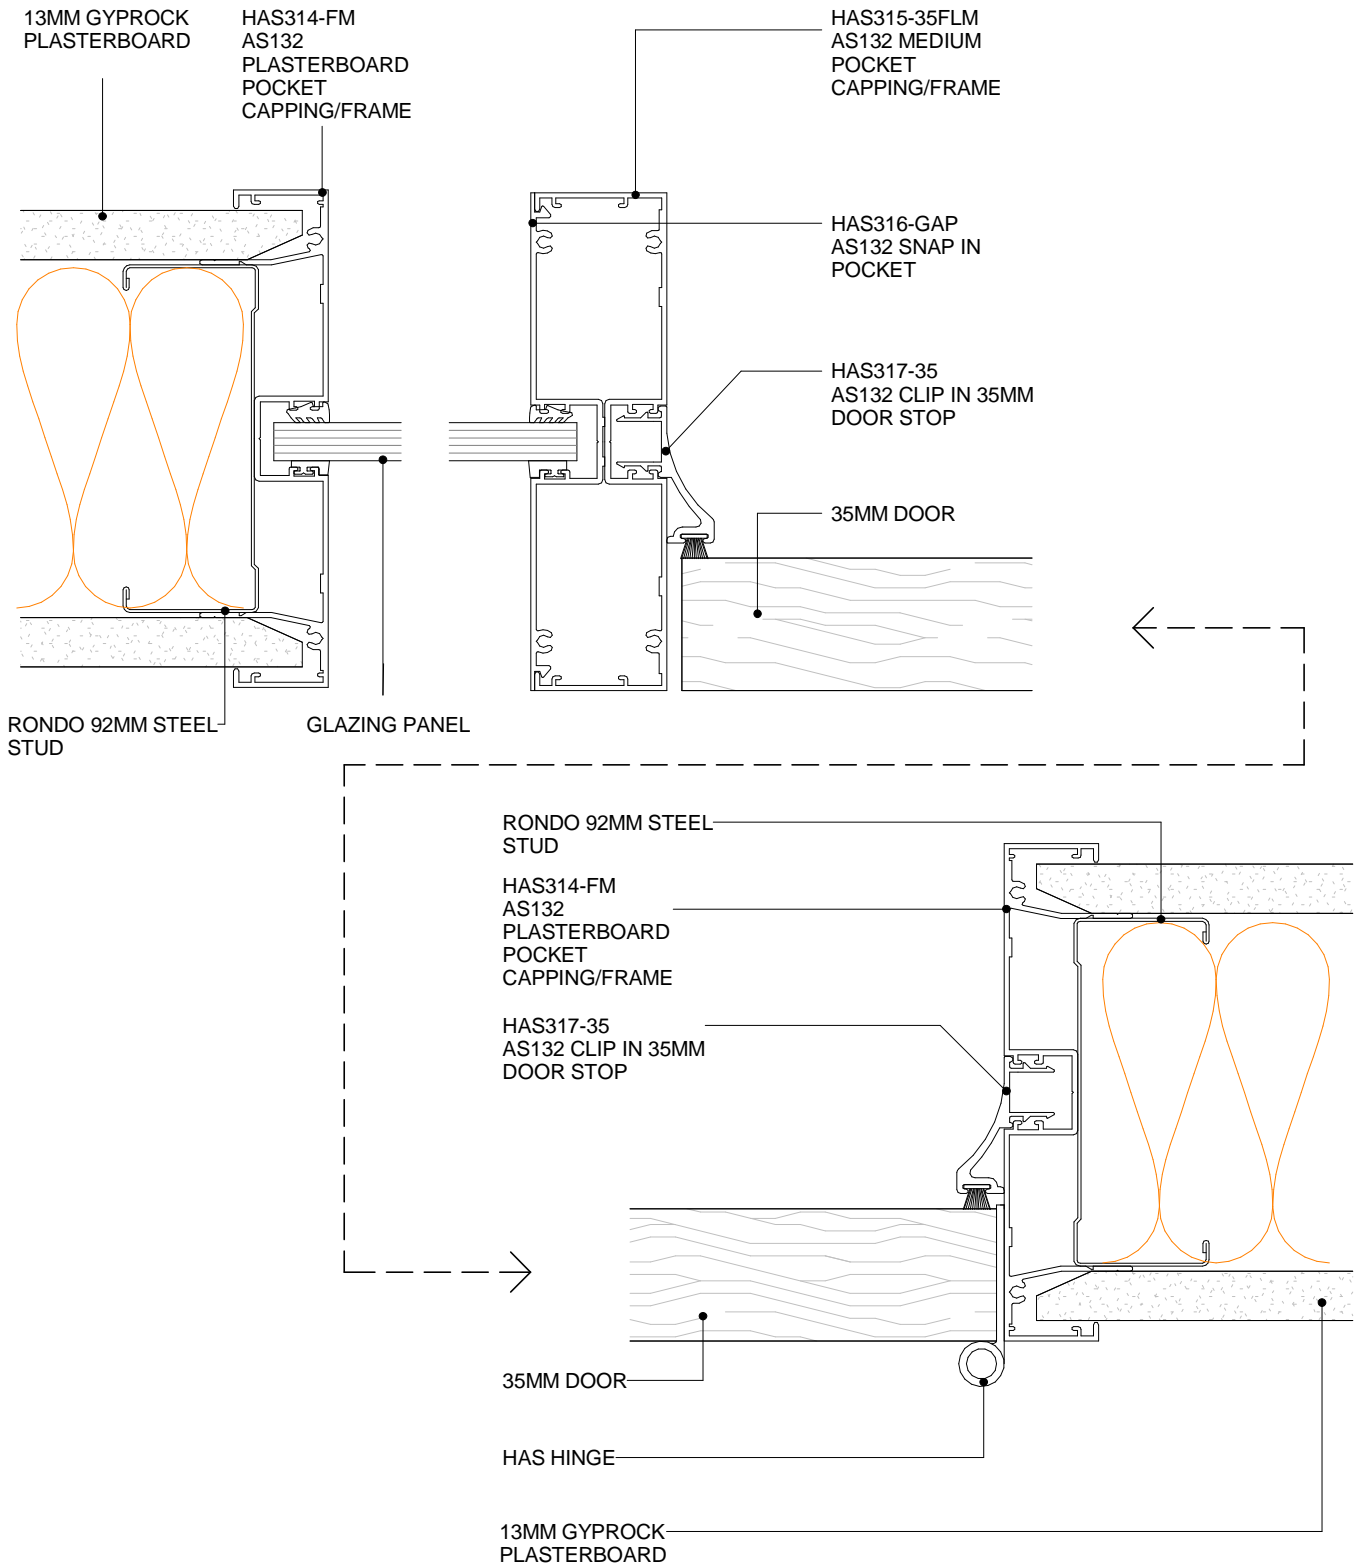

HIMMEL™

INTERIOR SYSTEMS

HIMMEL ALUMINIUM SYSTEMS A SERIES 132 92MM - 35MM MULLION & DOOR WALL SECTION PLAN VIEW

5.6.1
SHEET

1 : 2 @ A4
SCALE

11/07/19
ISSUED DATE

WWW.HIMMEL.COM.AU
SUBJECT TO CHANGE WITHOUT NOTICE