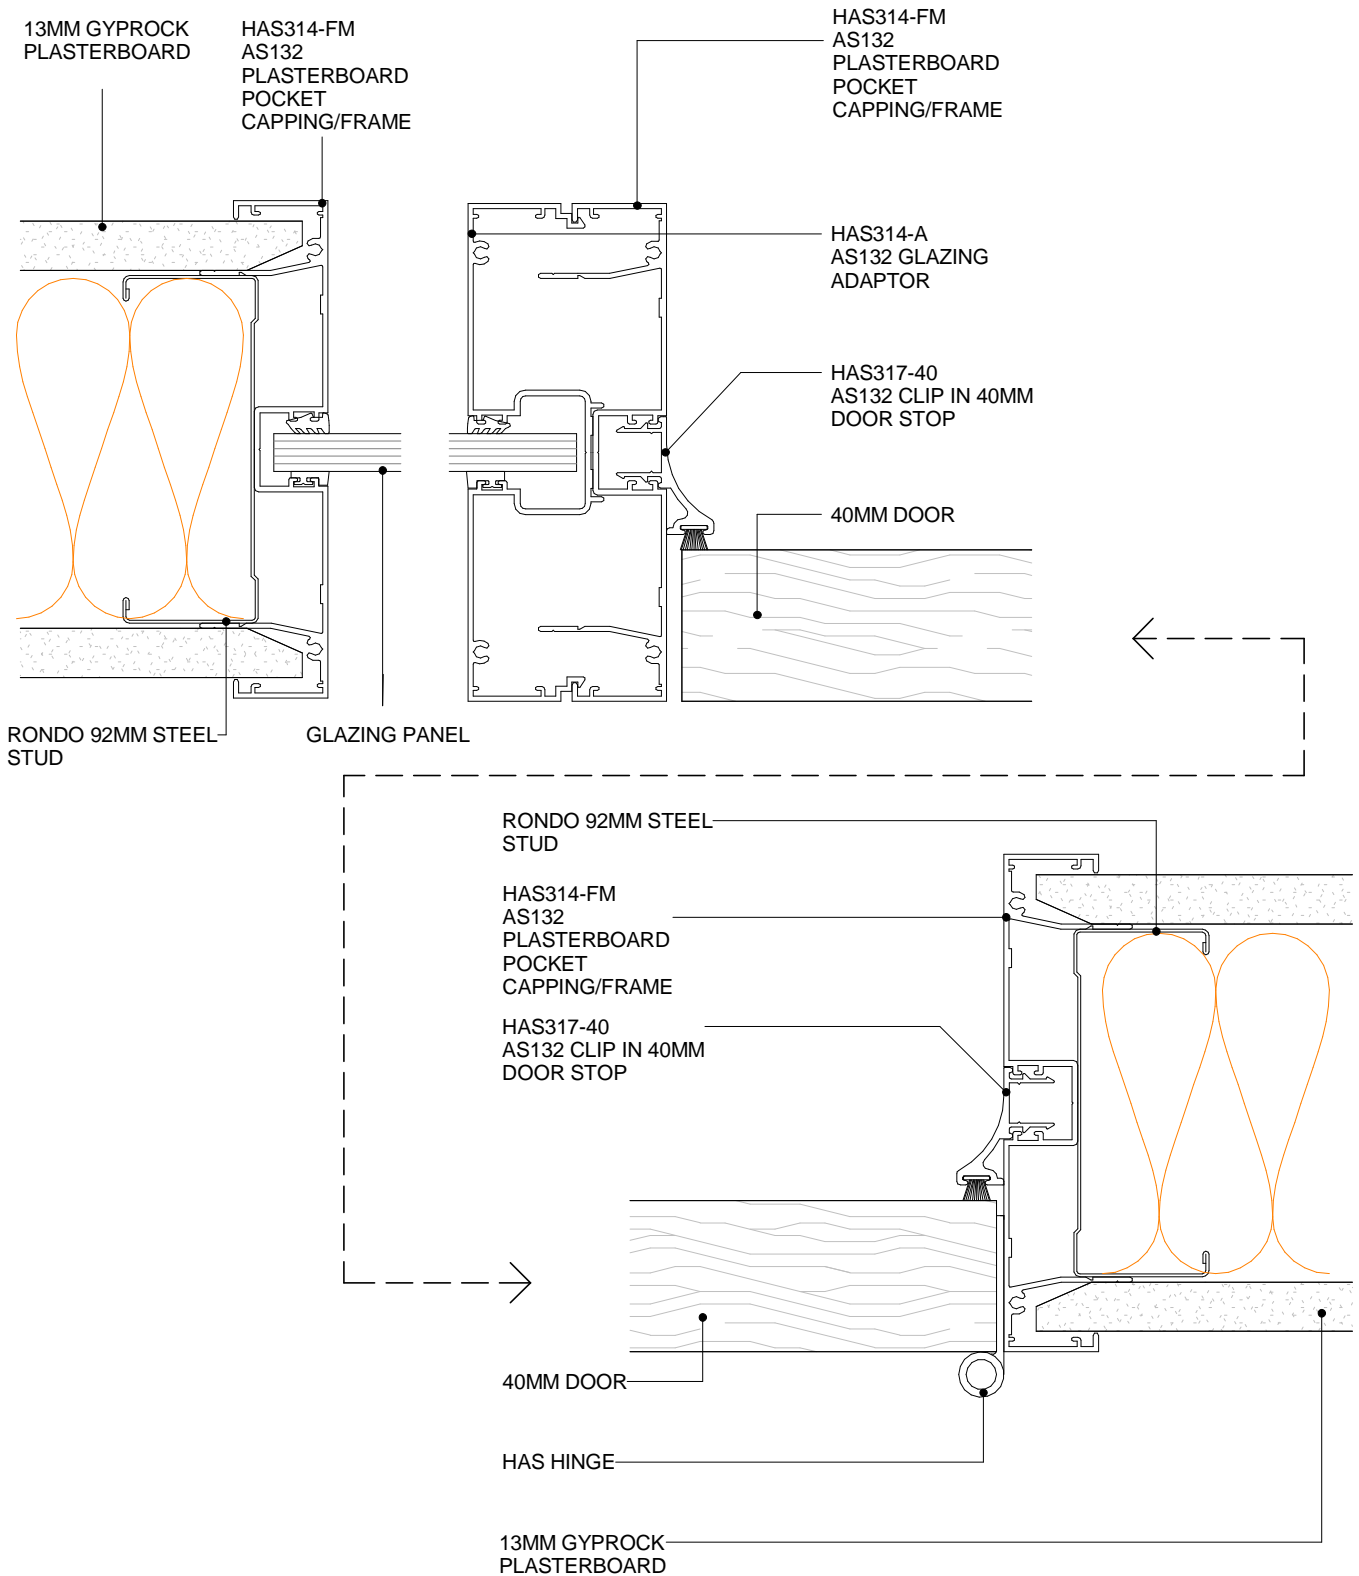

HIMMEL™

INTERIOR SYSTEMS

HIMMEL ALUMINIUM SYSTEMS A SERIES 132 92MM - 40MM DOOR JAMB TRACK PLAN VIEW

5.6.4
SHEET

1 : 2 @ A4
SCALE

11/07/19
ISSUED DATE

WWW.HIMMEL.COM.AU
SUBJECT TO CHANGE WITHOUT NOTICE