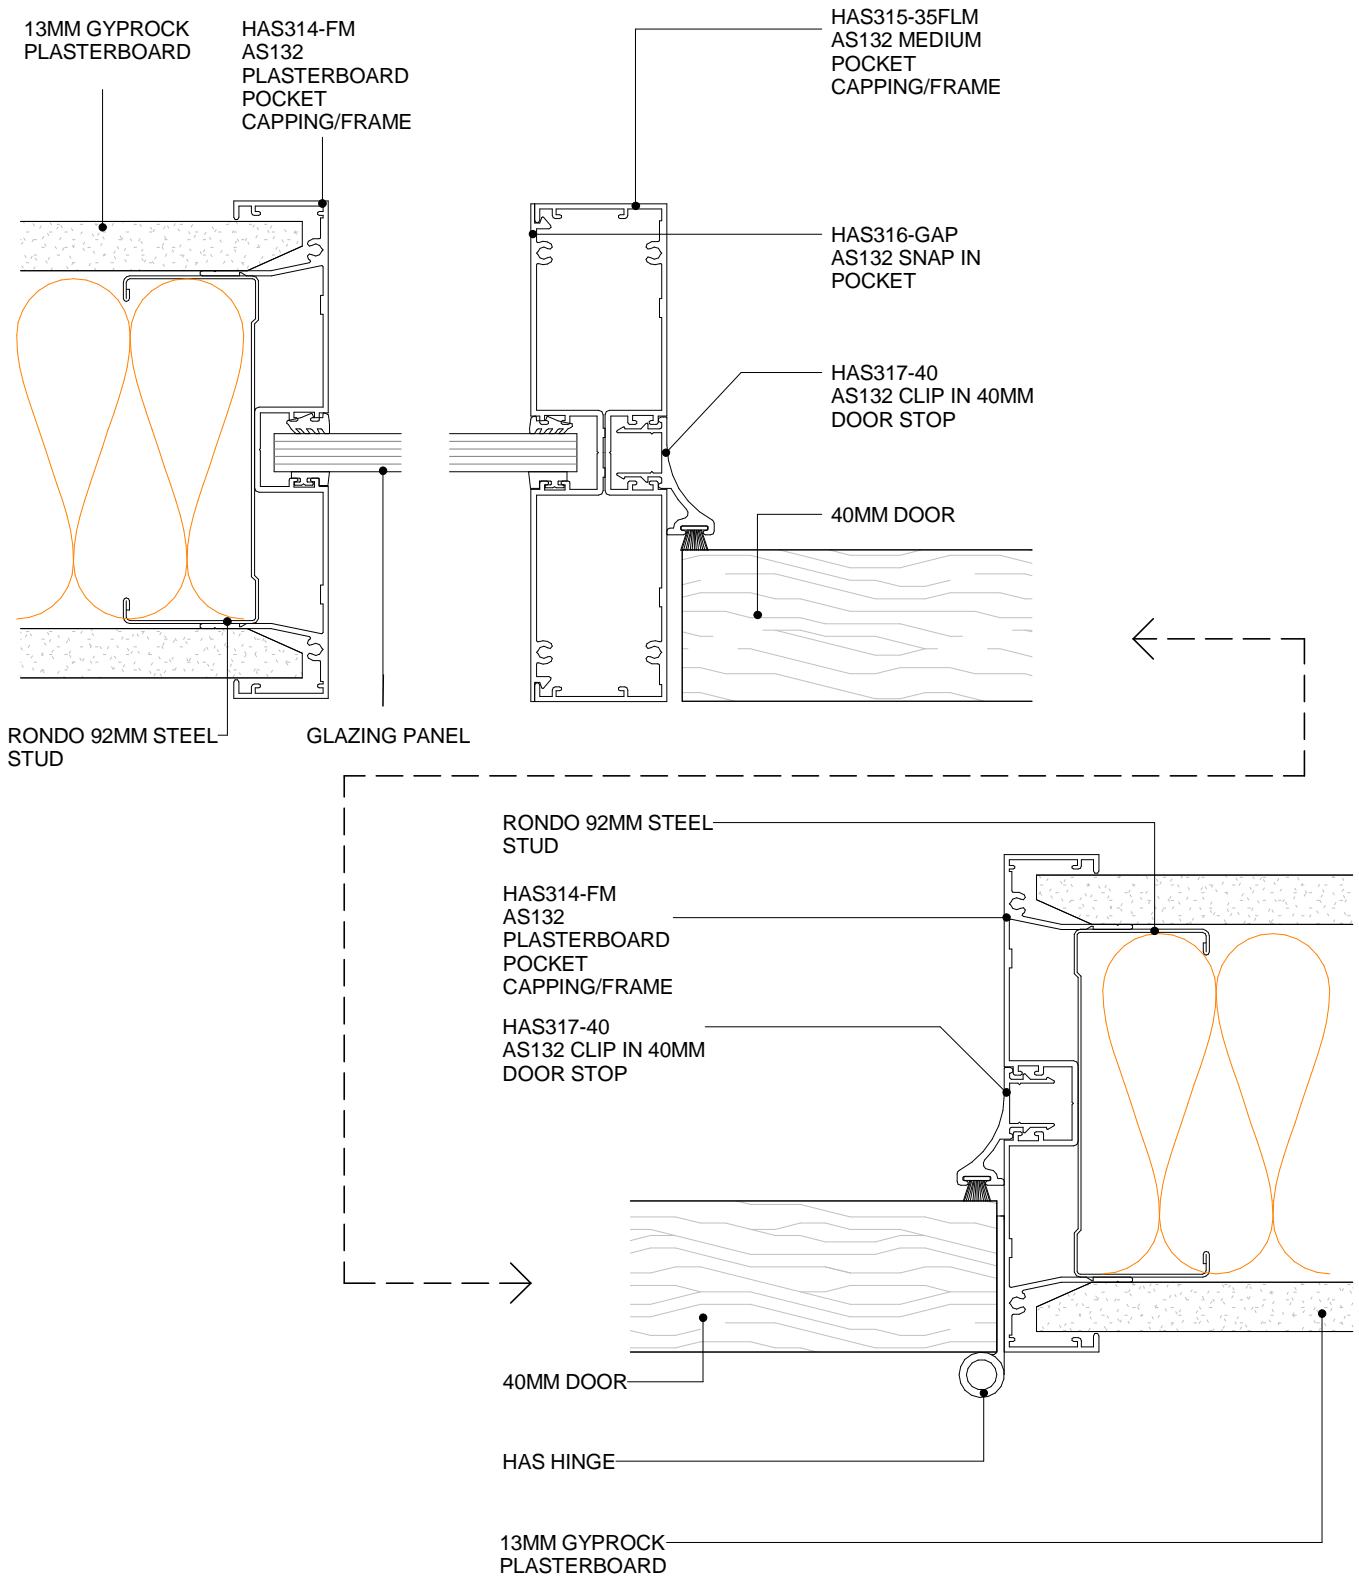

HIMMEL™

INTERIOR SYSTEMS

HIMMEL ALUMINIUM SYSTEMS A SERIES 132 92MM - 40MM MULLION & DOOR WALL SECTION PLAN VIEW

5.6.2

SHEET

1 : 2 @ A4
SCALE

11/07/19
ISSUED DATE

WWW.HIMMEL.COM.AU
SUBJECT TO CHANGE WITHOUT NOTICE