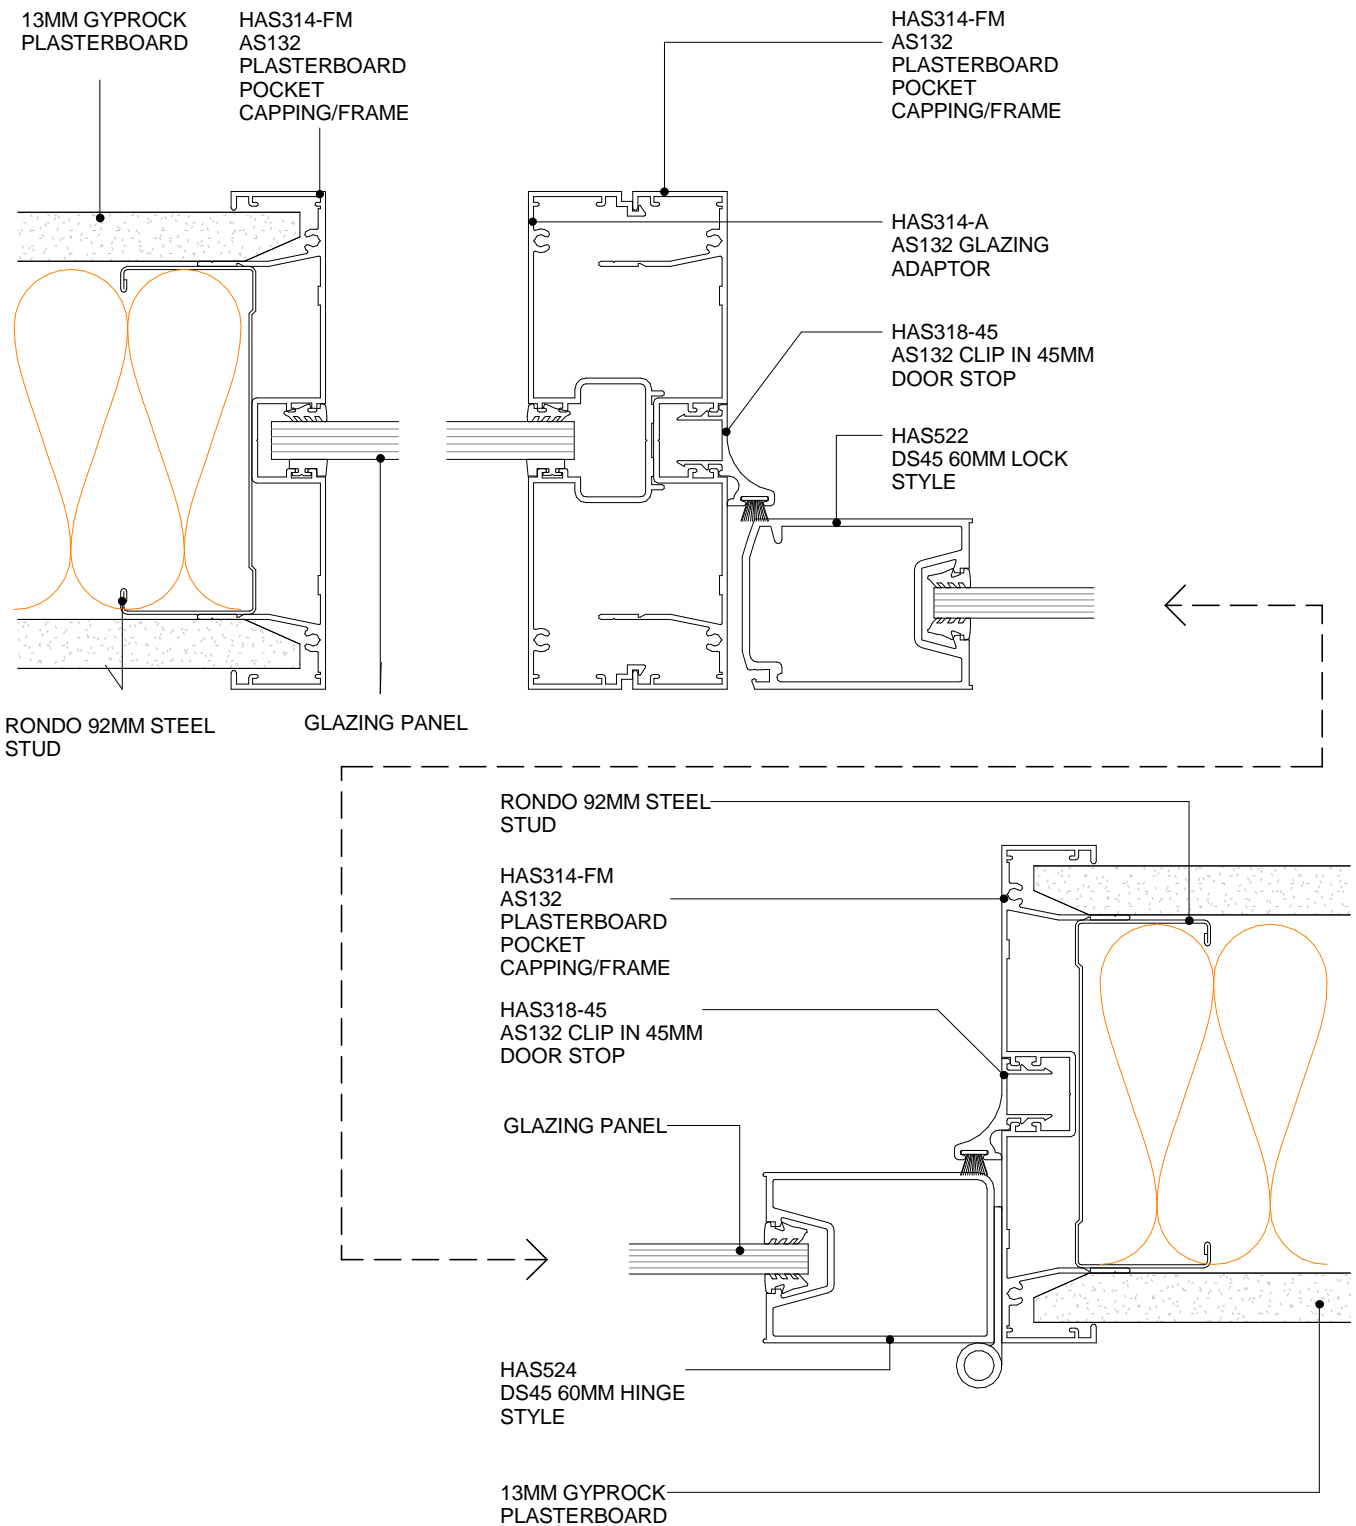

## INTERIOR SYSTEMS

### HIMMEL ALUMINIUM SYSTEMS A SERIES 132 92MM - 45MM DOOR JAMB TRACK TYPE 1 PLAN VIEW

5.8.3  
SHEET

1 : 2 @ A4  
SCALE

11/07/19  
ISSUED DATE

WWW.HIMMEL.COM.AU  
SUBJECT TO CHANGE WITHOUT NOTICE

CSR