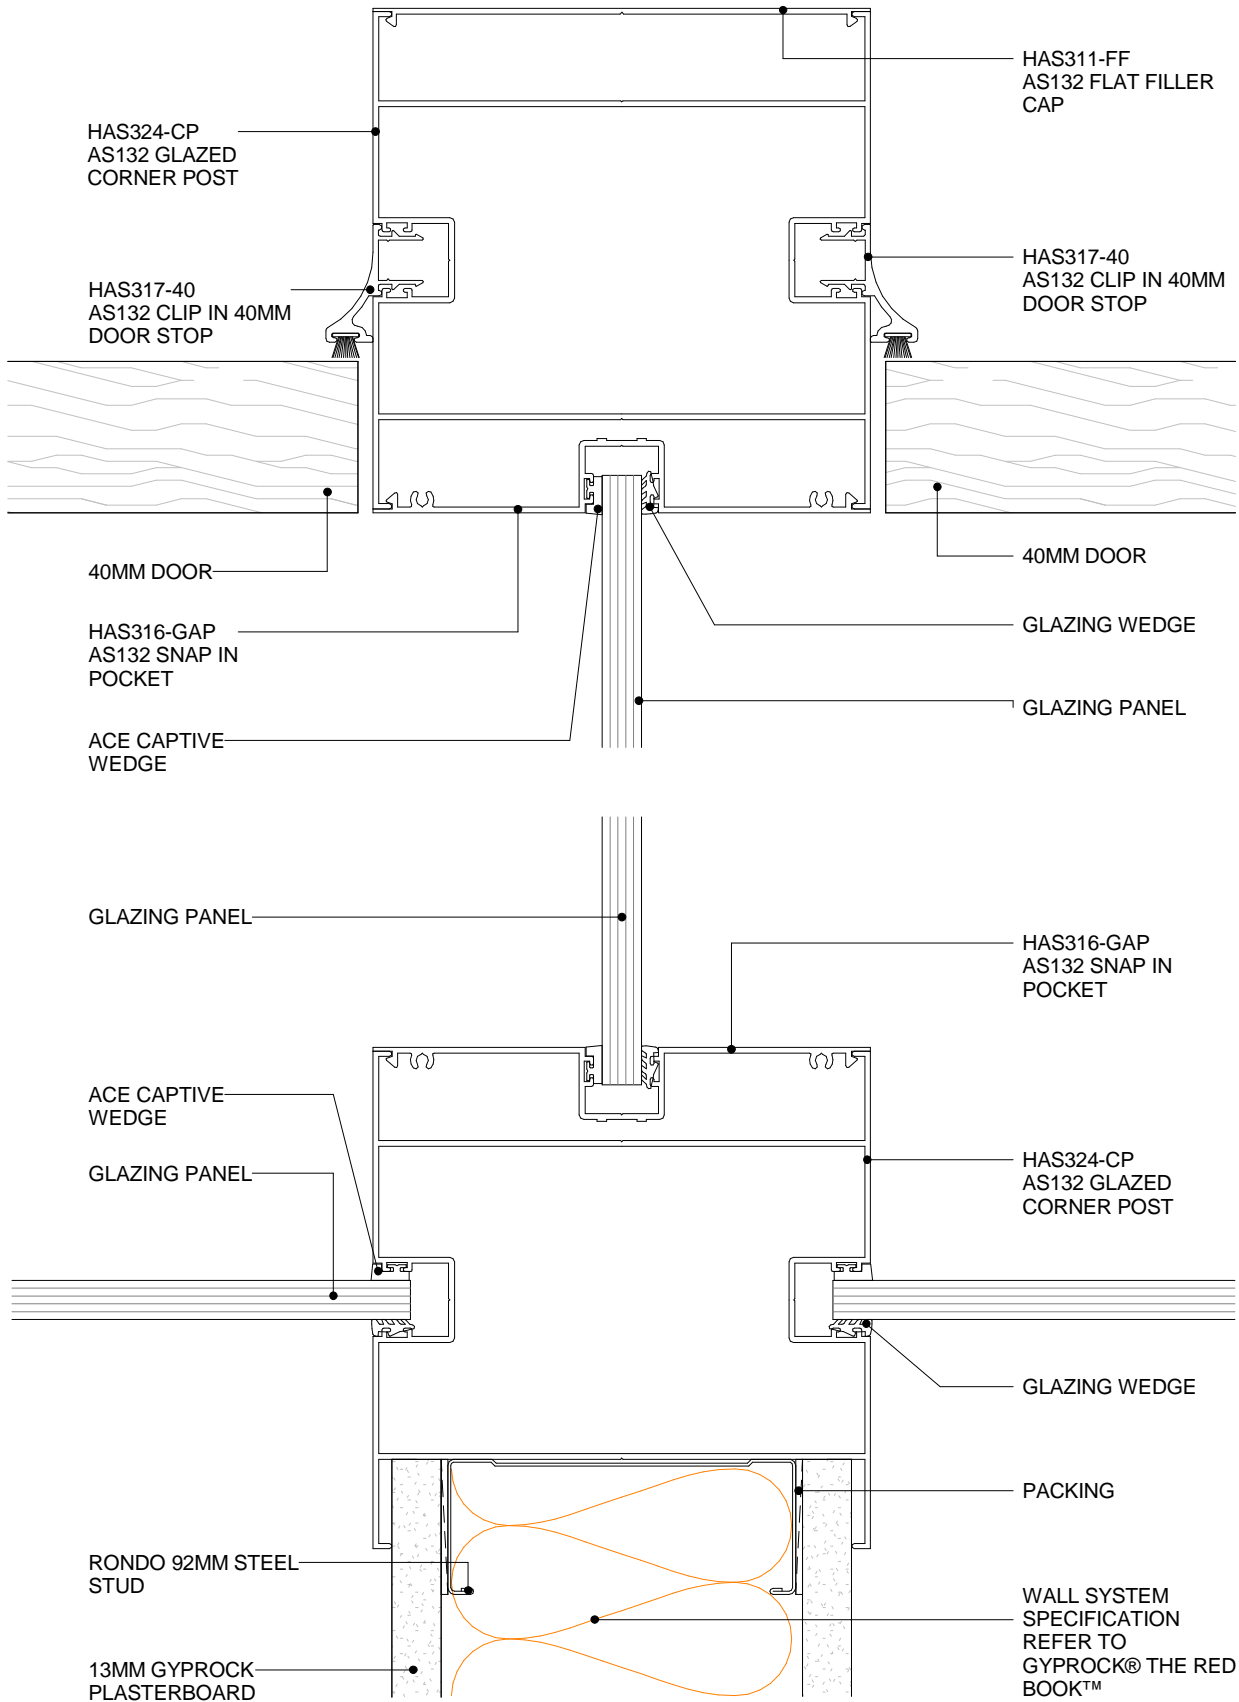

INTERIOR SYSTEMS

HIMMEL ALUMINIUM SYSTEMS A SERIES 132 92MM - LARGE GLAZING POSTS PLAN VIEW

5.7.1
SHEET

1 : 2 @ A4
SCALE

11/07/19
ISSUED DATE

WWW.HIMMEL.COM.AU
SUBJECT TO CHANGE WITHOUT NOTICE

CSR