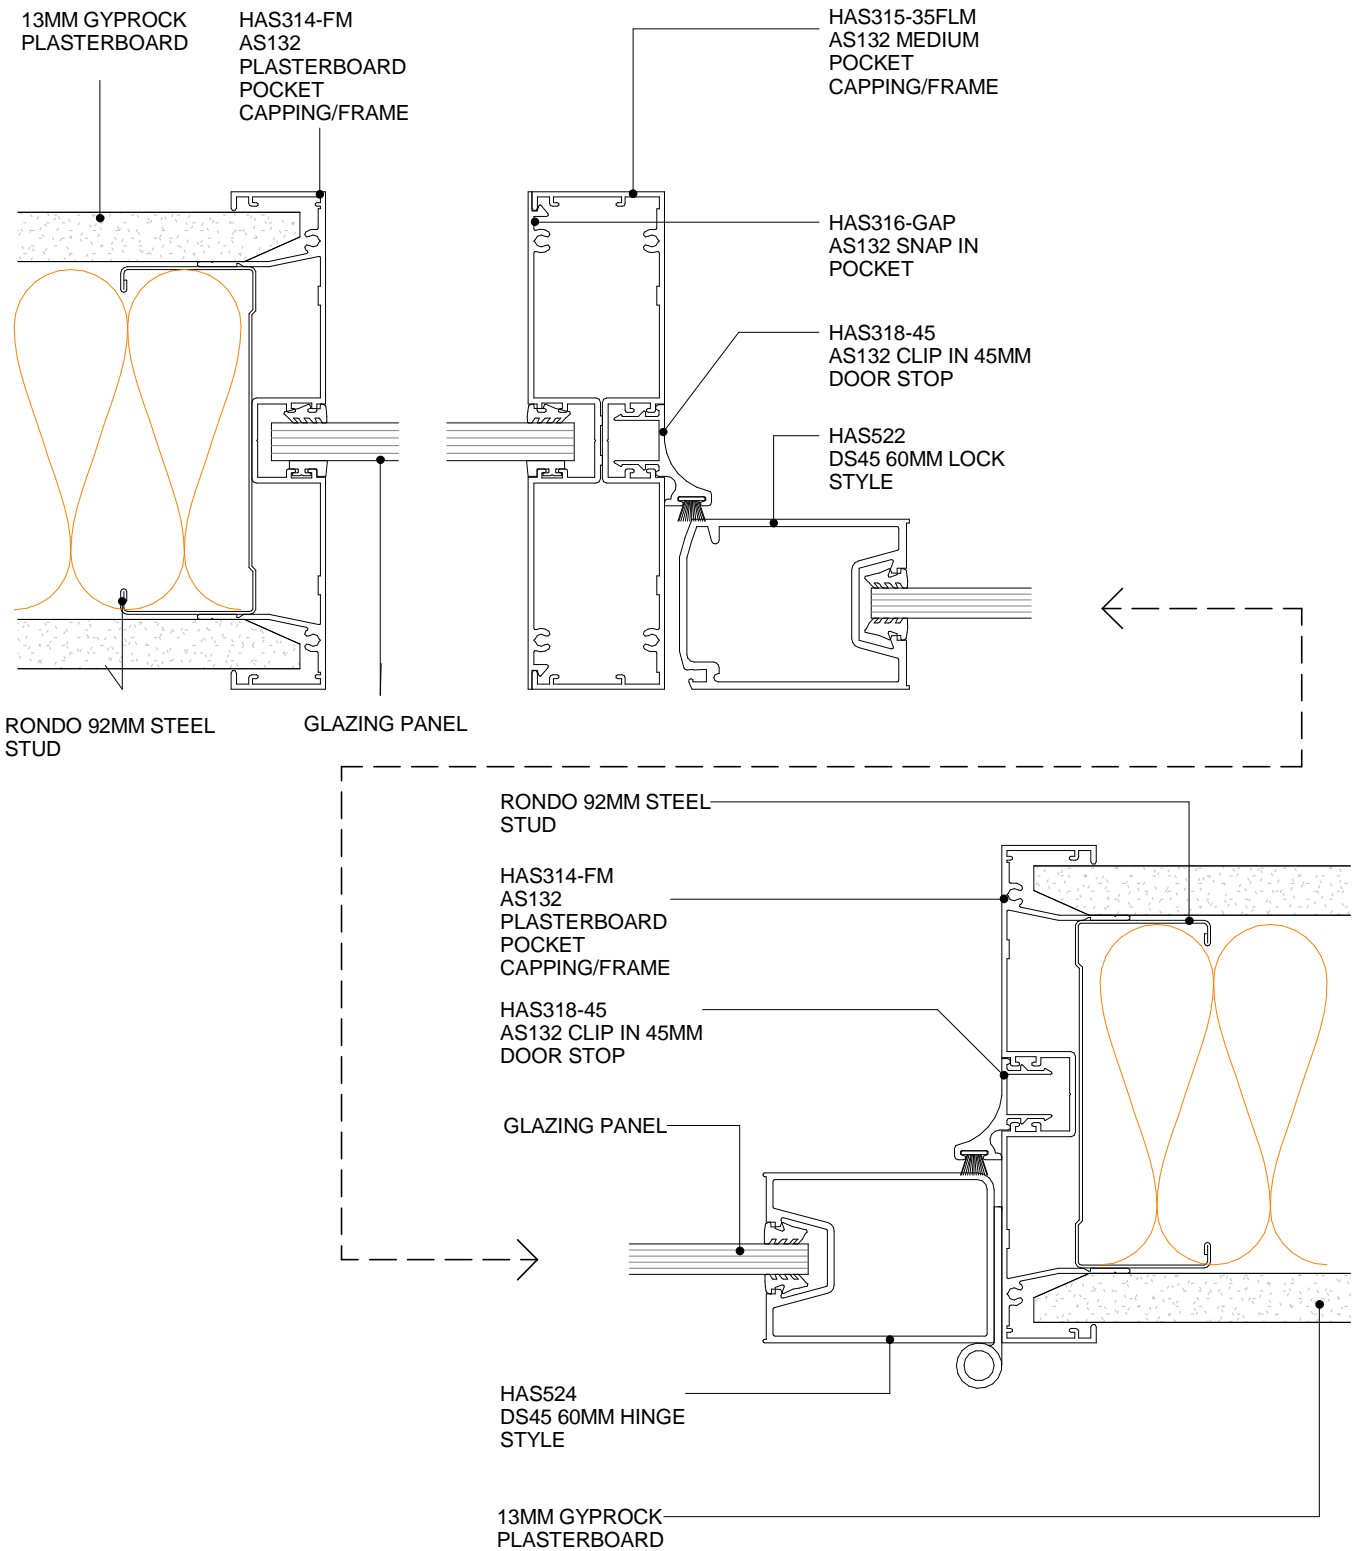

HIMMEL™

INTERIOR SYSTEMS

HIMMEL ALUMINIUM SYSTEMS A SERIES 132 92MM - MULLION & DOOR TYPE 1 WALL SECTION PLAN VIEW

5.8.1
SHEET

1 : 2 @ A4
SCALE

11/07/19
ISSUED DATE

WWW.HIMMEL.COM.AU
SUBJECT TO CHANGE WITHOUT NOTICE