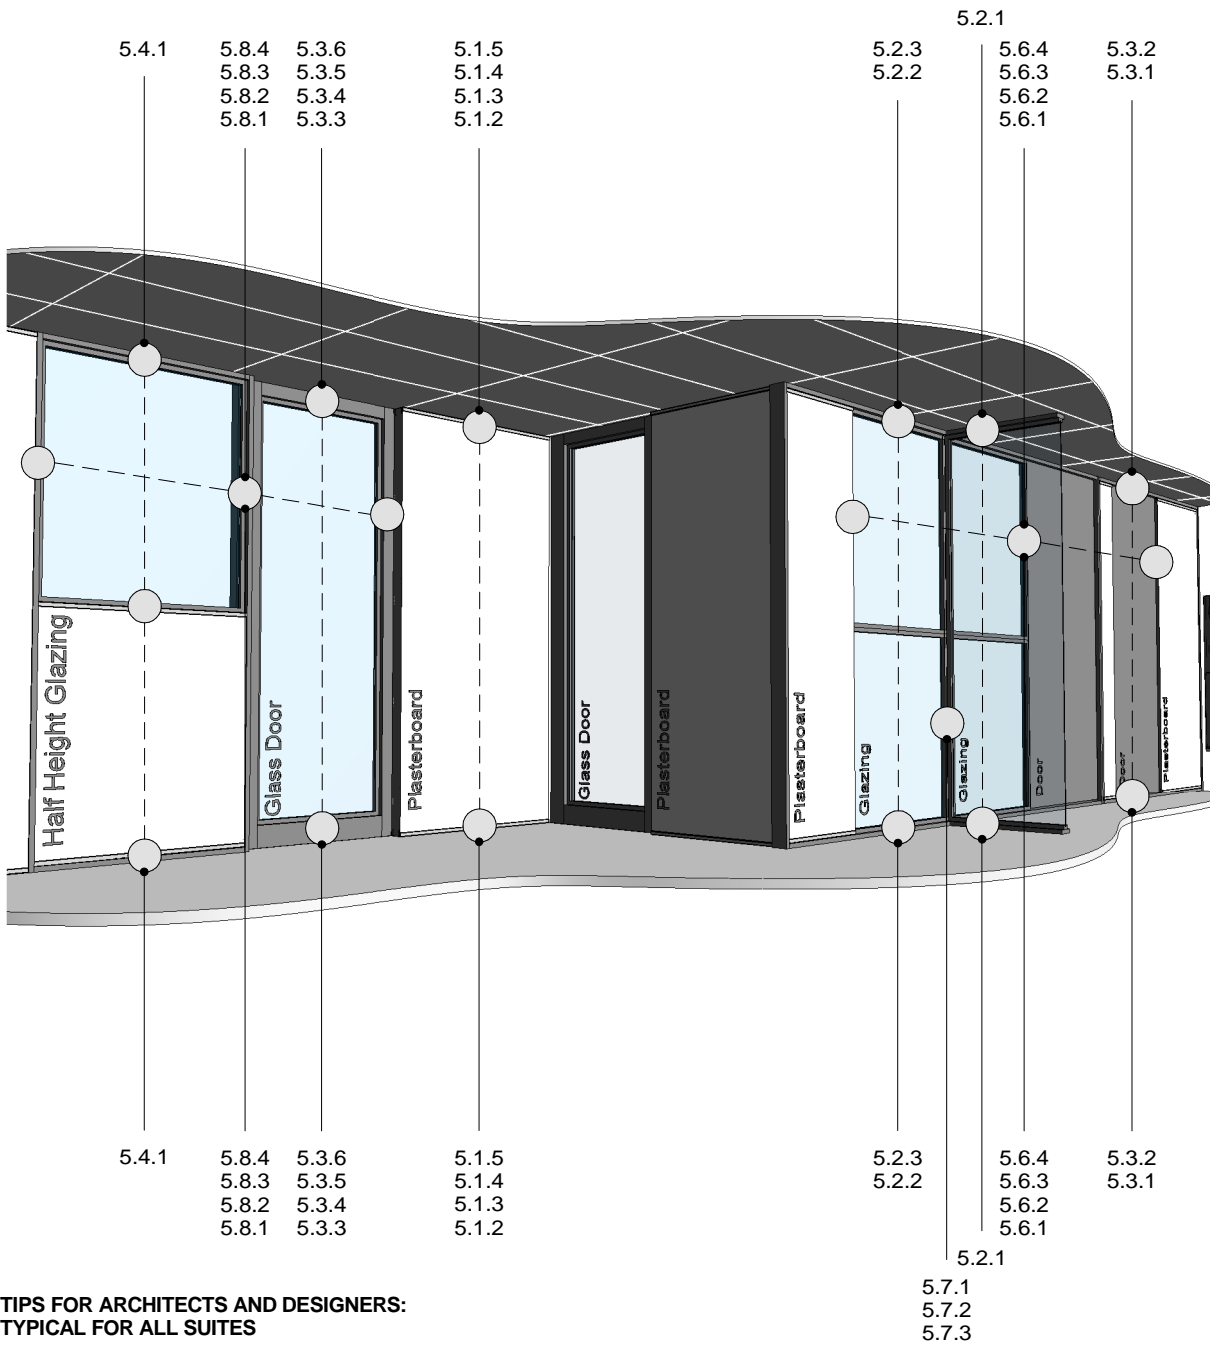

HIMMEL™

INTERIOR SYSTEMS

**TIPS FOR ARCHITECTS AND DESIGNERS:
 TYPICAL FOR ALL SUITES**

- 6MM - 12.76MM MAXIMUM LAMINATED GLASS SIZE
- 13MM GYPROCK PLASTERBOARD ONLY
- 104MM PROFILES = 64MM STUD
- 132MM PROFILES = 92MM STUD
- FOR WALL SYSTEM SPECIFICATION REFER TO GYPROCK® THE RED BOOK™

**HIMMEL ALUMINIUM SYSTEMS
 A SERIES 132 DETAIL REFERENCES**

5.1.0
 SHEET

1 : 25 @ A4
 SCALE

11/07/19
 ISSUED DATE

WWW.HIMMEL.COM.AU
 SUBJECT TO CHANGE WITHOUT NOTICE