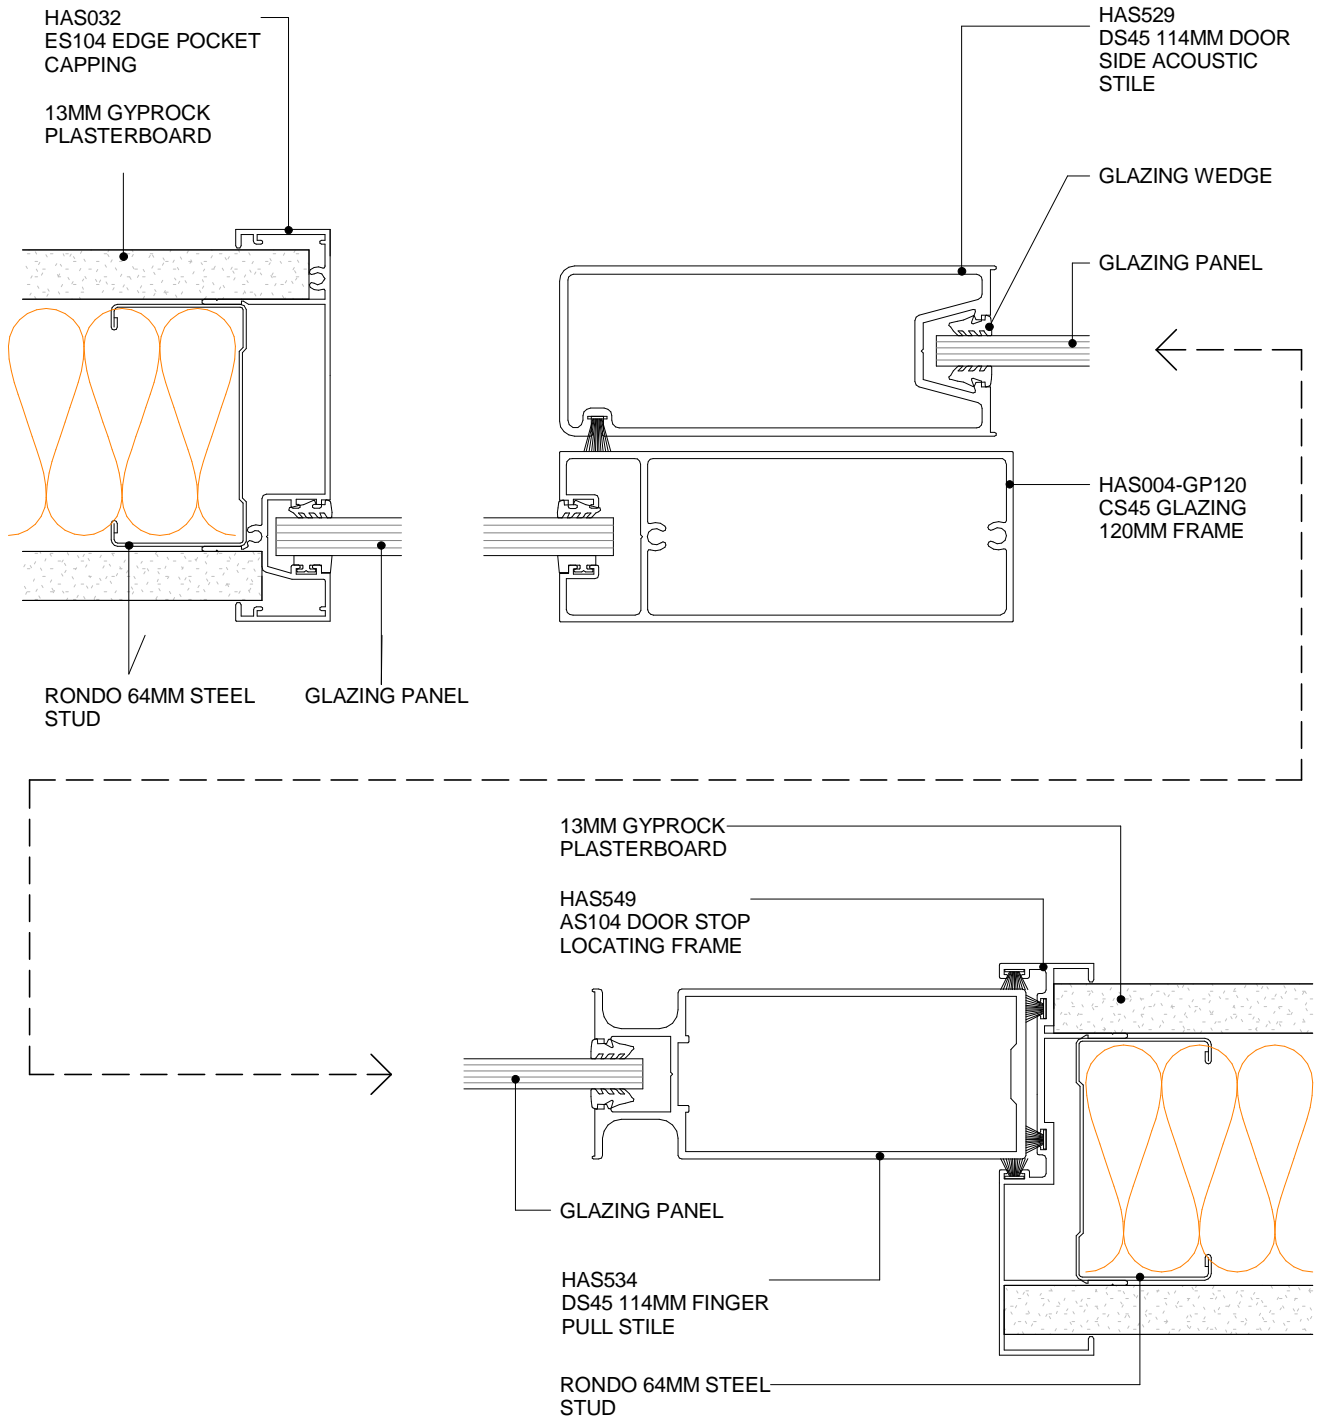

## INTERIOR SYSTEMS

### HIMMEL ALUMINIUM SYSTEMS DS45 SERIES - SLIDER 114MM DOOR STILE TYPE 1 PLAN VIEW

**9.6.2**  
SHEET

1 : 2 @ A4  
SCALE

30/07/19  
ISSUED DATE

WWW.HIMMEL.COM.AU  
SUBJECT TO CHANGE WITHOUT NOTICE