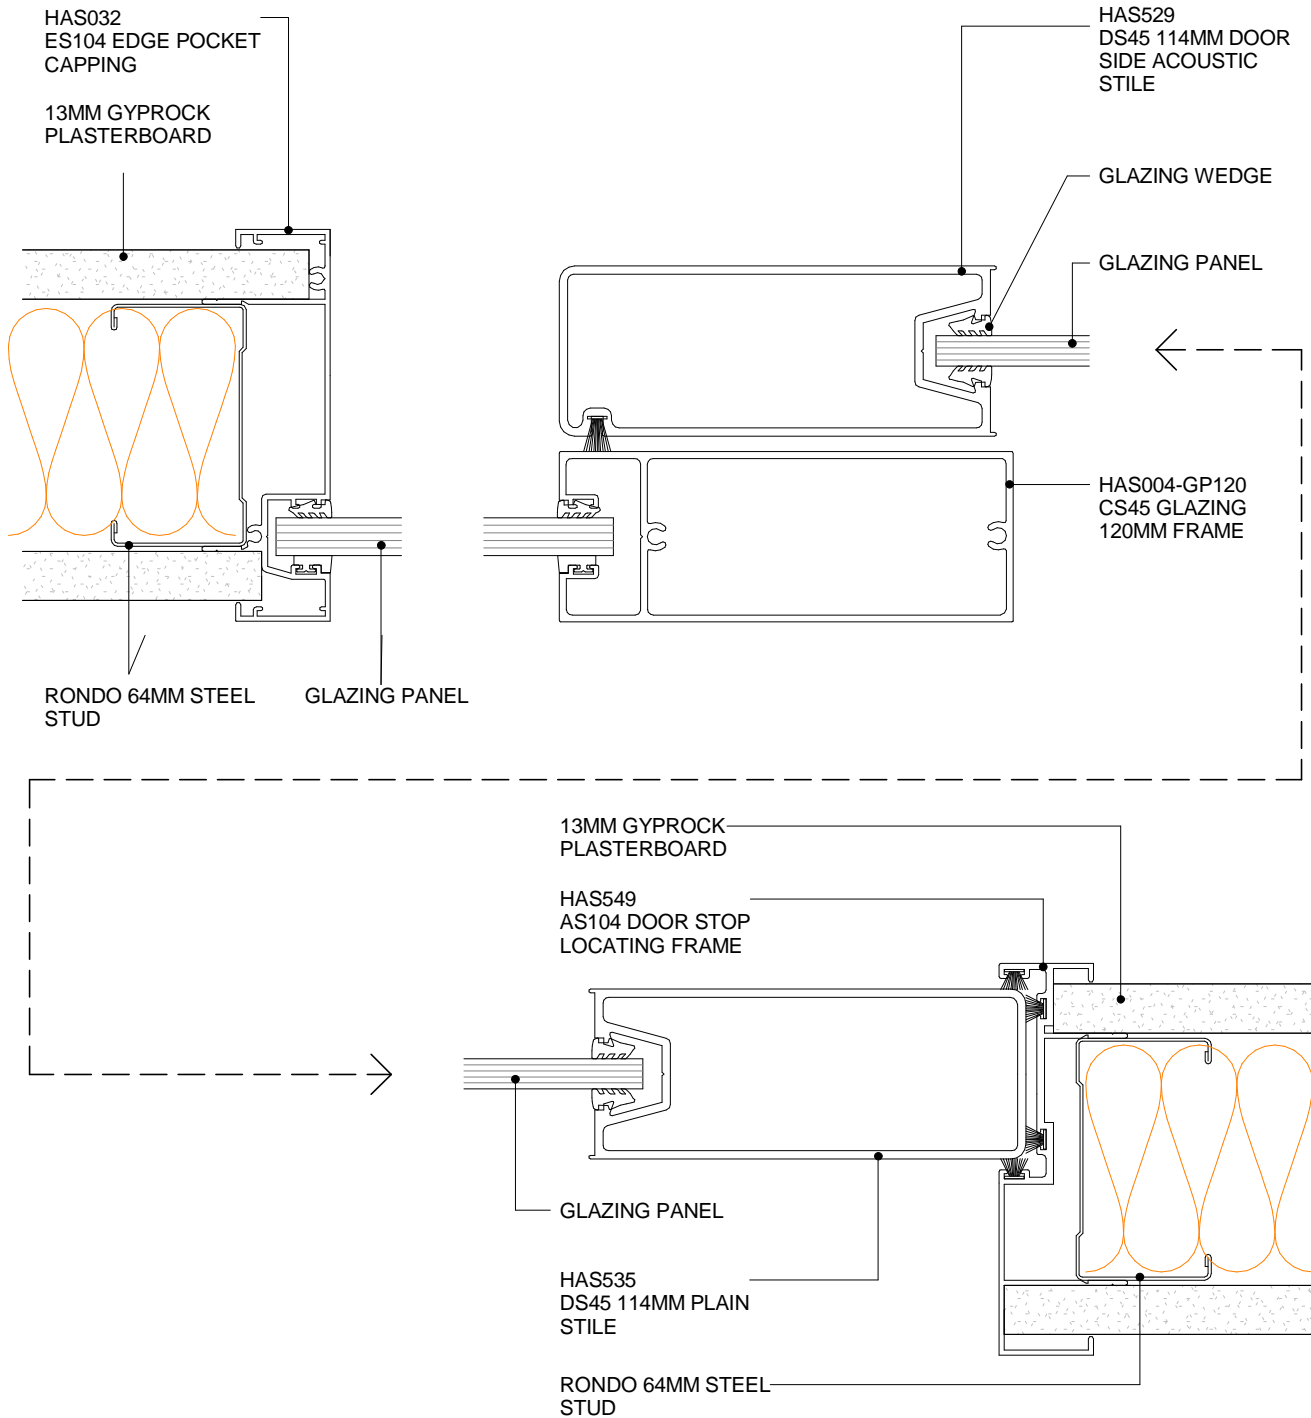

HIMMEL™

INTERIOR SYSTEMS

HIMMEL ALUMINIUM SYSTEMS DS45 SERIES - SLIDER 114MM DOOR STILE TYPE 2 PLAN VIEW

9.6.3
SHEET

1 : 2 @ A4
SCALE

30/07/19
ISSUED DATE

WWW.HIMMEL.COM.AU
SUBJECT TO CHANGE WITHOUT NOTICE