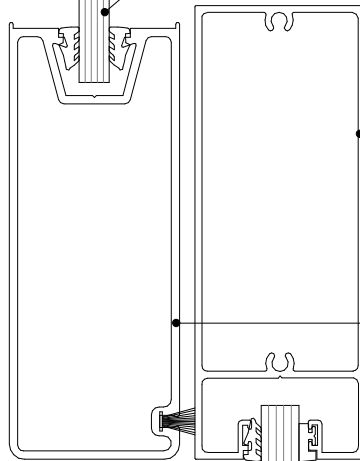

INTERIOR SYSTEMS

13MM GYPROCK
PLASTERBOARD

HAS533
DS45 60MM MEETING
STILE

RONDO 64MM STEEL
STUD

HAS032
ES104 EDGE POCKET
CAPPING

GLAZING PANEL

HAS004-GP120
CS45 GLAZING
120MM FRAME

HAS529
DS45 114MM DOOR
SIDE ACOUSTIC
STILE

GLAZING PANEL

HAS004-GP120
CS45 GLAZING
120MM FRAME

HAS529
DS45 114MM DOOR
SIDE ACOUSTIC
STILE

GLAZING PANEL

HAS032
ES104 EDGE POCKET
CAPPING

HAS522
DS45 60MM LOCK
STYLE

13MM GYPROCK
PLASTERBOARD

HIMMEL ALUMINIUM SYSTEMS DS45 SERIES - SLIDER 60MM MEETING STILE PLAN VIEW