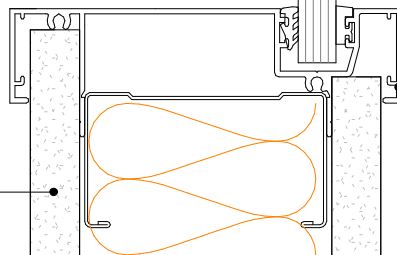

GLAZING PANEL

HAS004-GP120
CS45 GLAZING
120MM FRAME

HAS529
DS45 114MM DOOR
SIDE ACOUSTIC
STILE

GLAZING PANEL

HAS032
ES104 EDGE POCKET
CAPPING

HAS522
DS45 60MM LOCK
STYLE

13MM GYPROCK
PLASTERBOARD

HIMMEL ALUMINIUM SYSTEMS DS45 SERIES - SLIDER 60MM MEETING STILE PLAN VIEW