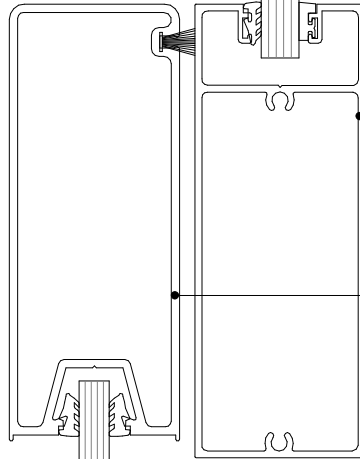

INTERIOR SYSTEMS

13MM GYPROCK
PLASTERBOARD

HAS533
DS45 60MM MEETING
STILE

RONDO 64MM STEEL
STUD

HAS032
ES104 EDGE POCKET
CAPPING

GLAZING PANEL

HAS004-GP120
CS45 GLAZING
120MM FRAME

HAS529
DS45 114MM DOOR
SIDE ACOUSTIC
STILE

GLAZING PANEL

HAS004-GP120
CS45 GLAZING
120MM FRAME

HAS529
DS45 114MM DOOR
SIDE ACOUSTIC
STILE

GLAZING PANEL

HAS032
ES104 EDGE POCKET
CAPPING

HAS522
DS45 60MM LOCK
STYLE

13MM GYPROCK
PLASTERBOARD

HIMMEL ALUMINIUM SYSTEMS DS45 SERIES - SLIDER 60MM MEETING STILE PLAN VIEW