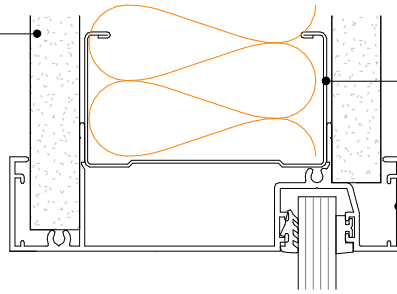

INTERIOR SYSTEMS

13MM GYPROCK
PLASTERBOARD

HAS533
DS45 60MM MEETING
STILE

RONDO 64MM STEEL
STUD

HAS032
ES104 EDGE POCKET
CAPPING

GLAZING PANEL

HAS004-GP120
CS45 GLAZING
120MM FRAME

HAS529
DS45 114MM DOOR
SIDE ACOUSTIC
STILE

GLAZING PANEL

HAS004-GP120
CS45 GLAZING
120MM FRAME

HAS529
DS45 114MM DOOR
SIDE ACOUSTIC
STILE

GLAZING PANEL

HAS032
ES104 EDGE POCKET
CAPPING

HAS522
DS45 60MM LOCK
STYLE

13MM GYPROCK
PLASTERBOARD

HIMMEL ALUMINIUM SYSTEMS DS45 SERIES - SLIDER 60MM MEETING STILE PLAN VIEW