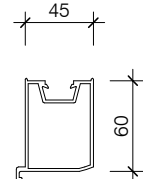

HAS526

DS45 114MM DOOR RAIL

HAS527

DS45 124MM MID-RAIL

HAS529

DS45 114MM DOOR SIDE ACOUSTIC STILE

HAS530

DS45 114MM LOCK STILE

HAS531

DS45 114MM DOOR HINGE STILE

HAS532

DS45 45MM MID-RAIL

HAS533

DS45 60MM MEETING STILE

HAS534

DS45 114MM FINGER PULL STILE