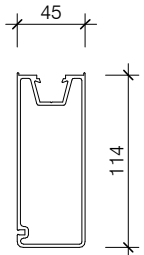

HAS529

DS45 114MM DOOR SIDE ACOUSTIC STILE