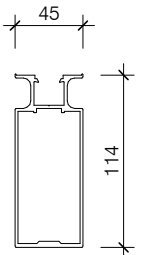

HAS531

DS45 114MM DOOR HINGE STILE

HAS532

DS45 45MM MID-RAIL

HAS533

DS45 60MM MEETING STILE

HAS534

DS45 114MM FINGER PULL STILE

HAS535

DS45 114MM PLAIN STILE

HAS507

INTERNAL GUIDE

HAS508-A

DS45 BOTTOM ROLLER TRACK A

HAS508-B

DS45 BOTTOM ROLLER TRACK B