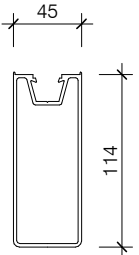

HAS531

DS45 114MM DOOR HINGE STILE

HAS532

DS45 45MM MID-RAIL

HAS533

DS45 60MM MEETING STILE

HAS534

DS45 114MM FINGER PULL STILE

HAS535

DS45 114MM PLAIN STILE

HAS507

INTERNAL GUIDE

HAS508-A

DS45 BOTTOM ROLLER TRACK A

HAS508-B

DS45 BOTTOM ROLLER TRACK B