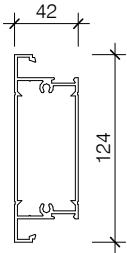

HAS523

DS45 66MM SIDE ACOUSTIC STILE

HAS524

DS45 60MM HINGE STYLE

HAS528

DS45 DOOR RAIL BEAD

HAS525

DS45 83MM DOOR RAIL

HAS526

DS45 114MM DOOR RAIL

HAS527

DS45 124MM MID-RAIL

HAS529

DS45 114MM DOOR SIDE ACOUSTIC STILE

HAS530

DS45 114MM LOCK STILE