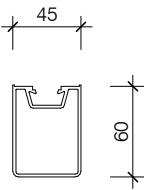

HIMMEL™

INTERIOR SYSTEMS

HAS520

DS45 60MM PLAIN STYLE